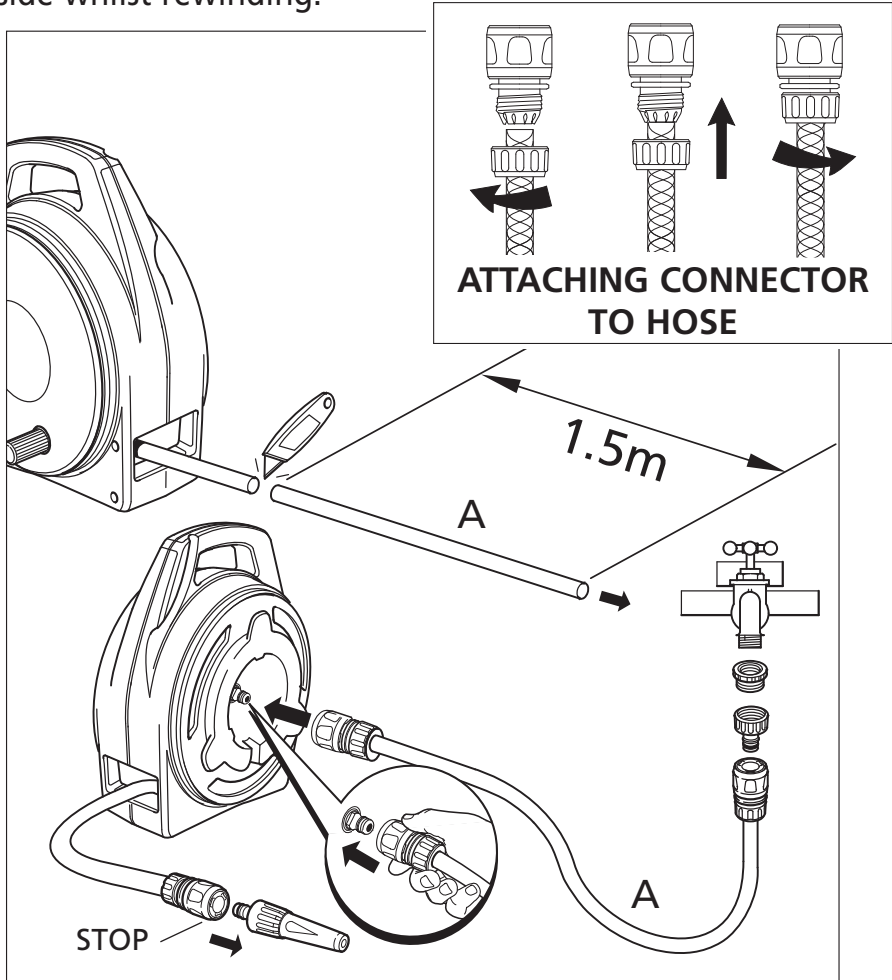

OPERATING INSTRUCTIONS

- Before using for the first time, unwind the hose fully and run water through.
- To rewind, turn knob clockwise.
- To ensure hose winds evenly on drum, move box from side to side whilst rewinding.