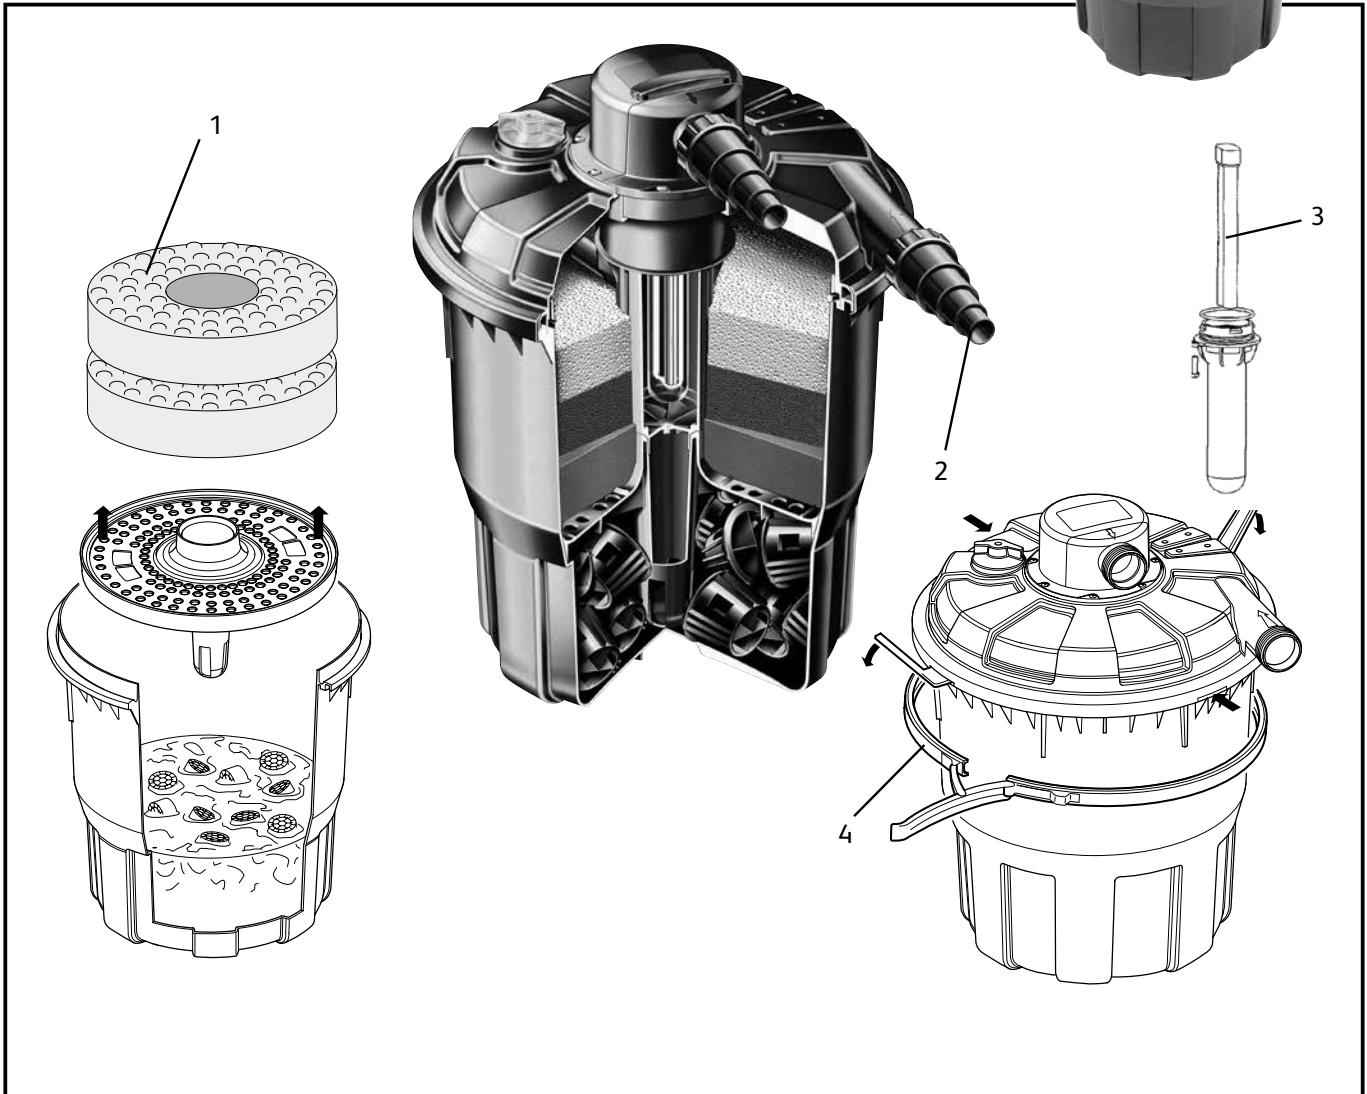

1314 (Obs.)
1386 (Obs.)

Bioforce

9000 & 12000

Spares Part Numbers - Please specify part number when ordering

	Description	Part Number
1	Large Bioforce Foam - Coarse (Bioforce 12000)	1398* each
2	Stepped Hosetails and 3 Retaining Nuts x3	Z12325
3	UV Bulb 13w (Bioforce 12000 - serial number 16 09 30 or lower)	1525X
	UV Bulb 13w (Bioforce 12000 - serial number 16 10 30 or higher)	1541
4	Band Clamp	Z12365

*Obsolete with stock