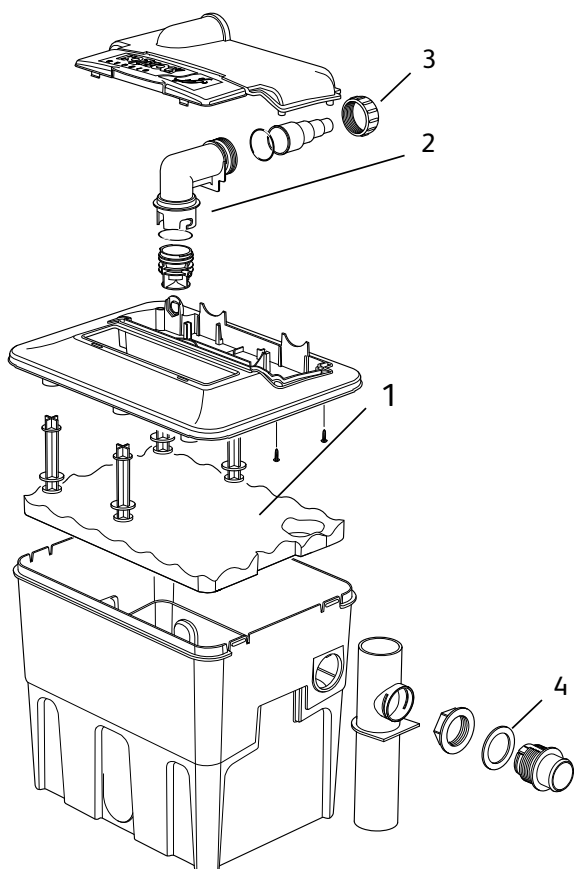

3921
3922
3923

Ecocel

2500/5000, 5000/1000 & 10000/20000

Ecocel 2500/5000
Ecocel 5000/10000