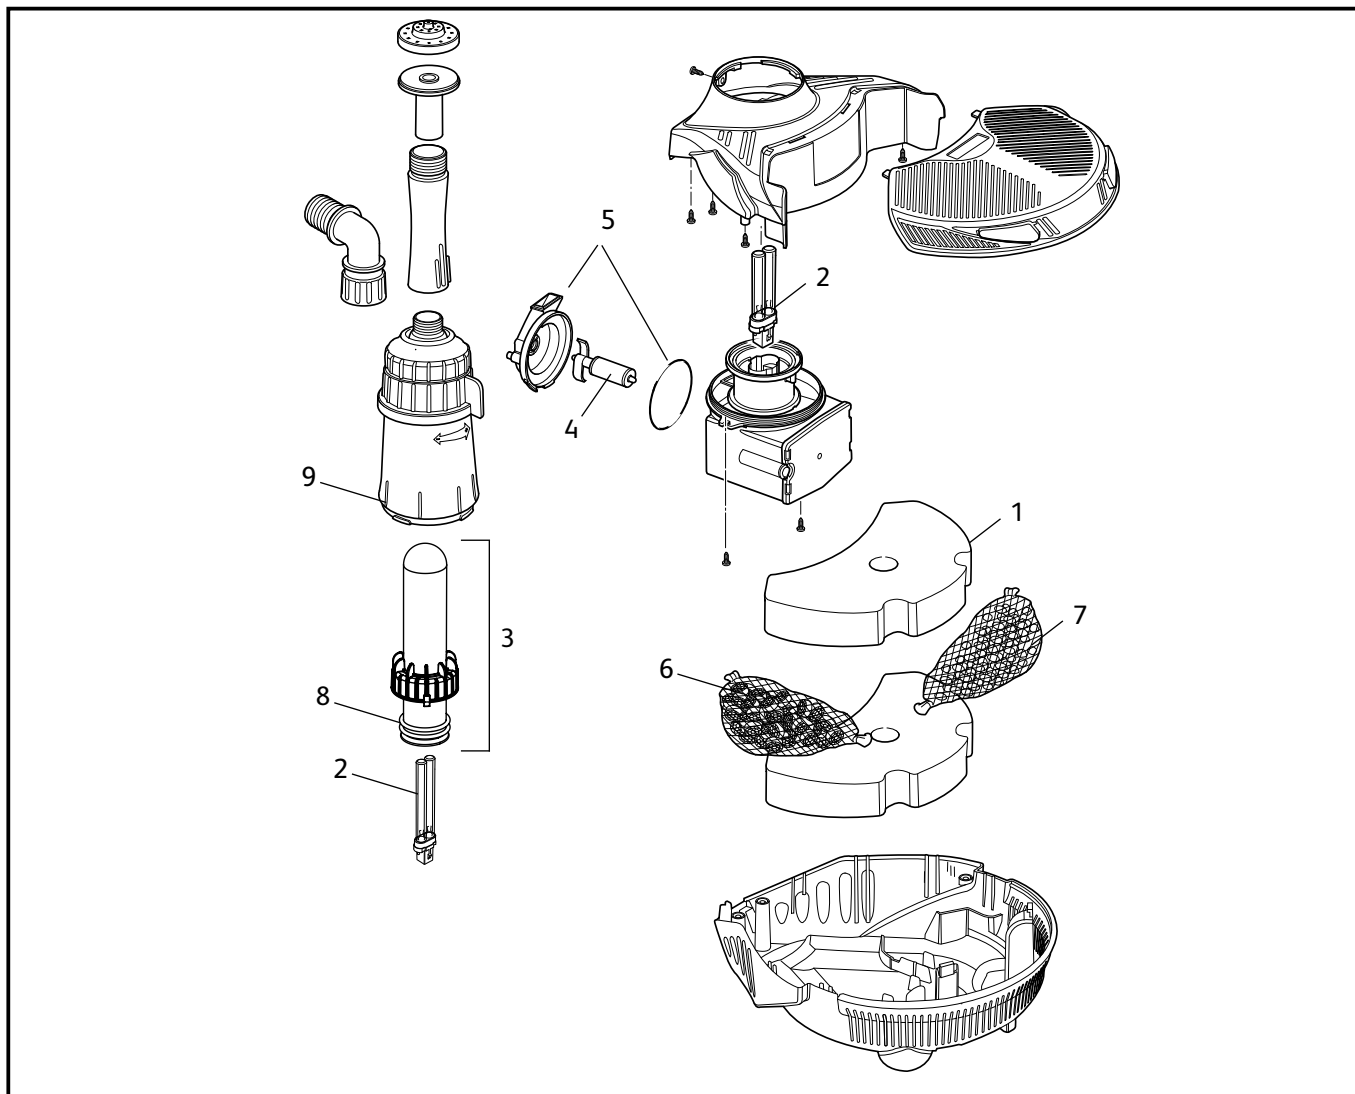

1762

EasyClear

4500

Spares Part Numbers - Please specify part number when ordering

	Description	Part Number
1	Foam (single - order 2)	1408
2	UV Lamp (7w)	1517
3	Quartz Tube Assembly	1783
4	Pump Rotor	3418
5	Pump Chamber & O-Ring	Z10045
6	Biomedium	Z10047
7	Stones	Z10048
8	O-Ring Kit	Z10049
9	Neck O-Rings x2	Z10052