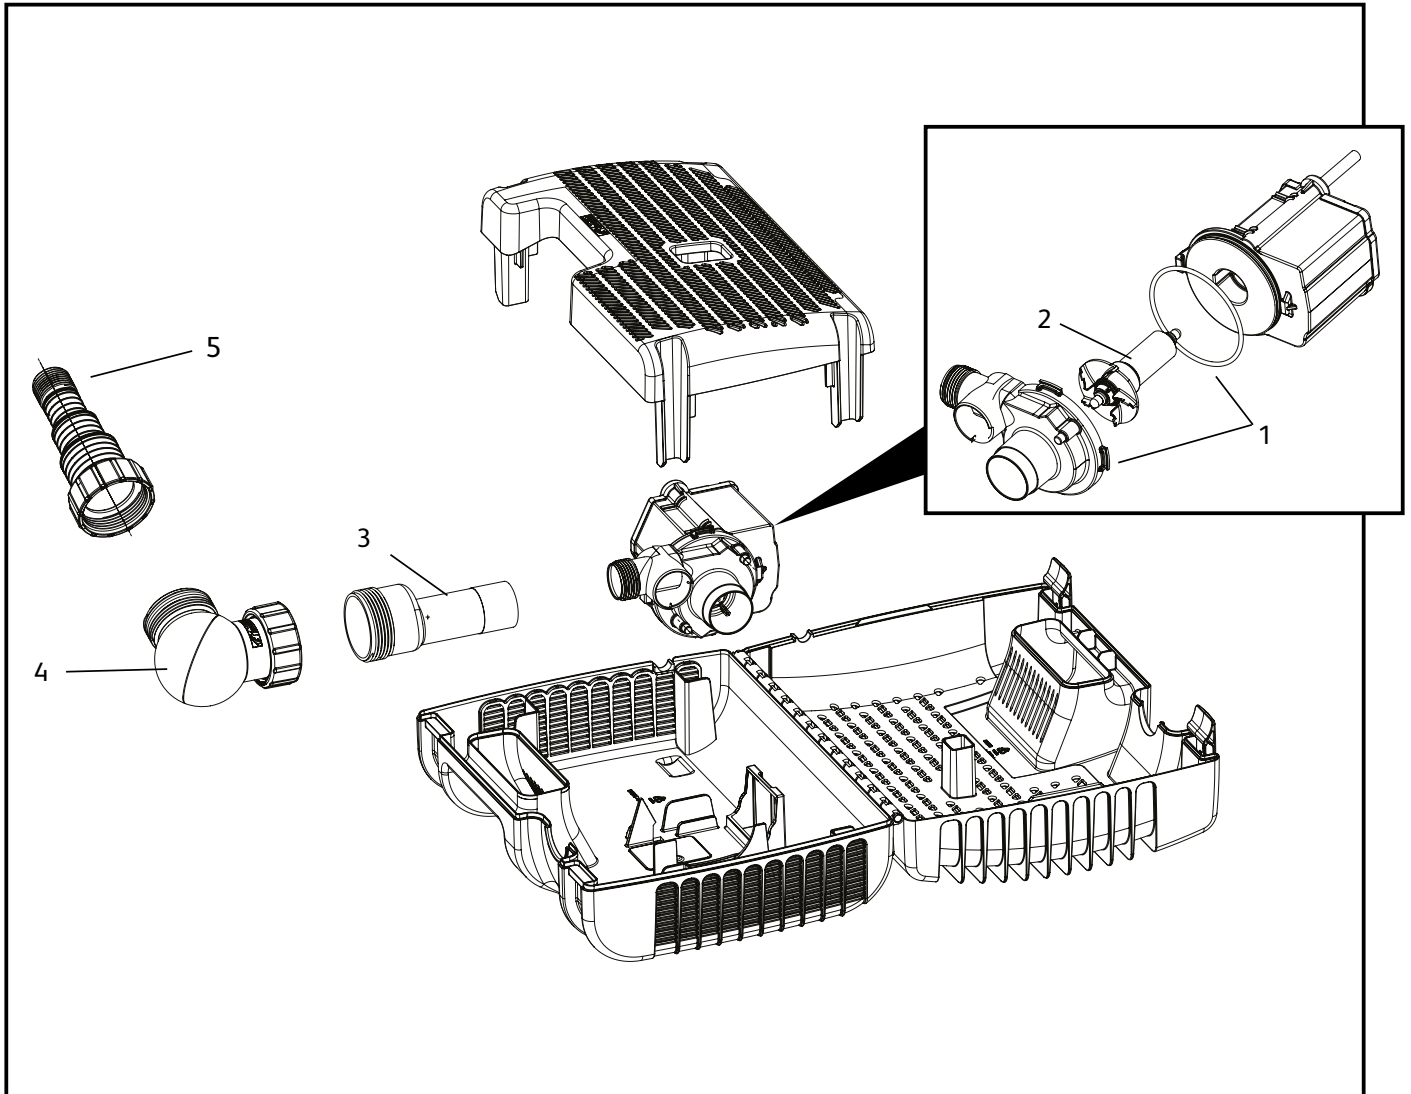

1581
1582
1587

Aquaforce

2500 & 4000

Solids Handling Pump

Spares Part Numbers - Please specify part number when ordering

		2500	4000	Solids Handling Pump
Description	Part Number			
1	Pump Chamber & O-Ring Seal	Z10006	-	-
2	Rotor Assembly	Z10011	-	-
3	Threaded Outlet Adaptor	1682	1682	1682
4	Ball Joint	Z10013	Z10013	Z10013
5	Stepped Hosetail, Retaining Nut & O-Ring	Z10012	Z10012	Z10012