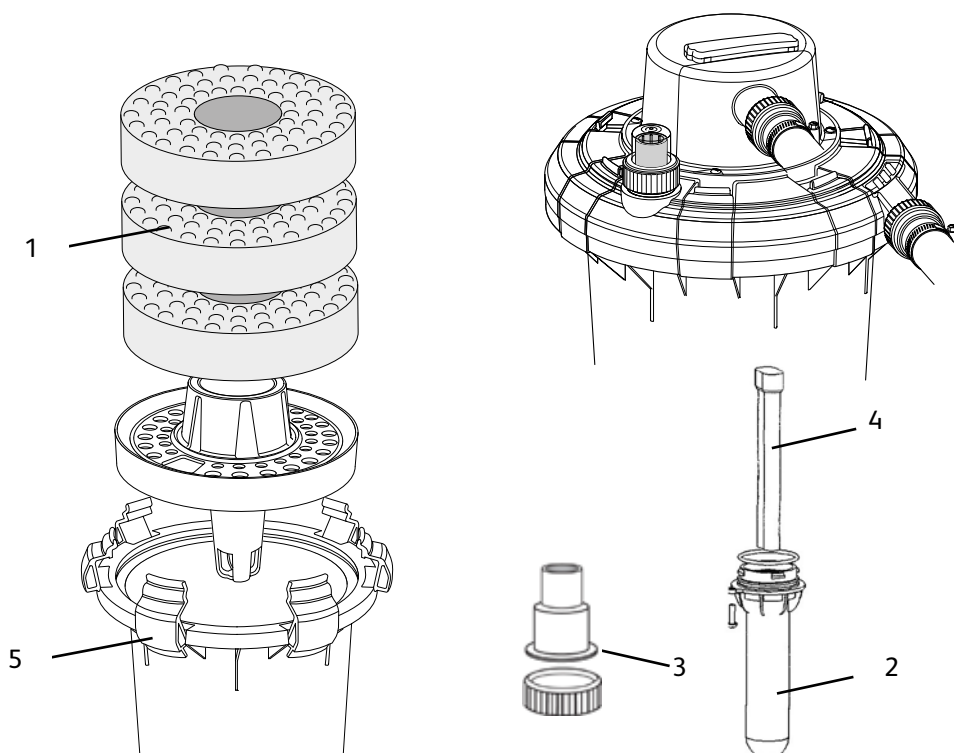

1383 (Obs.)
1384 (Obs.)
1385 (Obs.)

Bioforce

1100/3000/6000, 2200/5500/11000
& 4500/8000/16000

Spares Part Numbers - Please specify part number when ordering

		1100/3000/6000	2200/5500/11000	4500/8000/16000
Description		Part Number		
1	New Small Foam - Coarse Dark Blue	1397 (x1)	1397 (x1)	1397 (x2)
2	Quartz Tube Assembly	1523 (x1)	1523 (x1)	1523 (for 4500)
3	Bioforce Nut and Hosetail Set x3	Z12225	Z12225	Z12225
4	UV Bulb	1519X (5w)	1520X (9w) 1519X (5w for 2200)	1521X (11w) 1520X (9w for 4500)
5	Lid Clips x7	Z12155	Z12155	Z12155