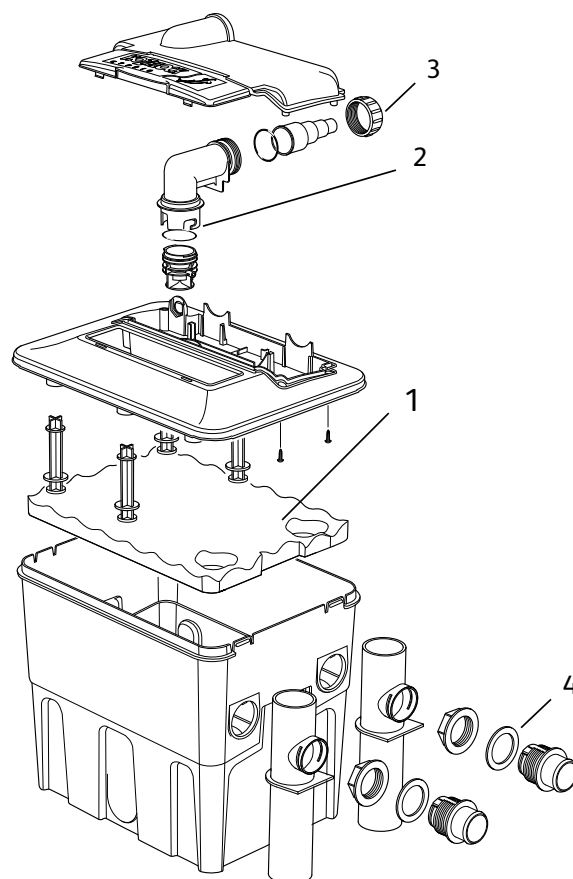

Ecocel 10000/20000

Spares Part Numbers - Please specify part number when ordering

Ecopower+		5000	10000	20000
Description		Part Number		
1	Foams*	1363 (x1)	1363 (x2)	1371 (x2)
2	O-Ring Kit	Z11660	Z11660	Z11660
3	Hosetails x3 (including O-Rings and Screwnuts)	1537T	1537T	1537T
4	E/P - E/C Flat Washers x2	Z10050	Z10050	Z10050

*Foams: 1363 = 5 holes, 1371 = 6 holes