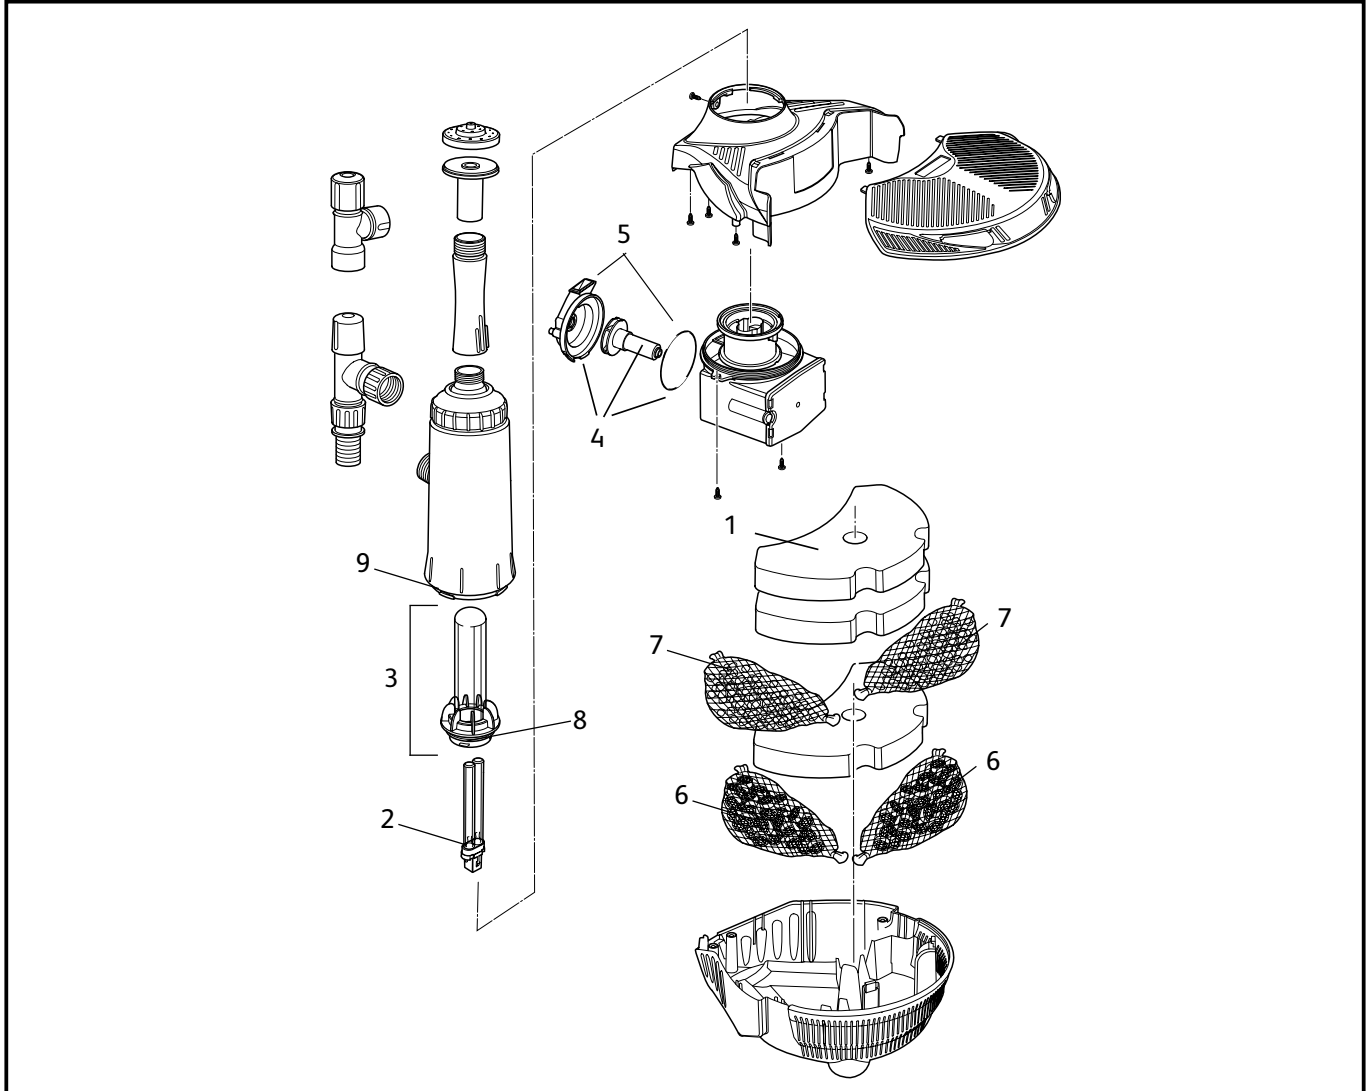

3009

EasyClear 9000

Spares Part Numbers - Please specify part number when ordering

	Description	Part Number
1	Foam (single - order 3)	1408
2	UV Lamp (13w)	1541
3	Quartz Tube Assembly	1556
4	Pump Chamber & Rotor	3439A
5	Pump Chamber & O-Ring	Z10046
6	Biomedias	Z10047
7	Stones	Z10048
8	O-Ring Kit	Z10049
9	Neck O-Rings x2	Z10052