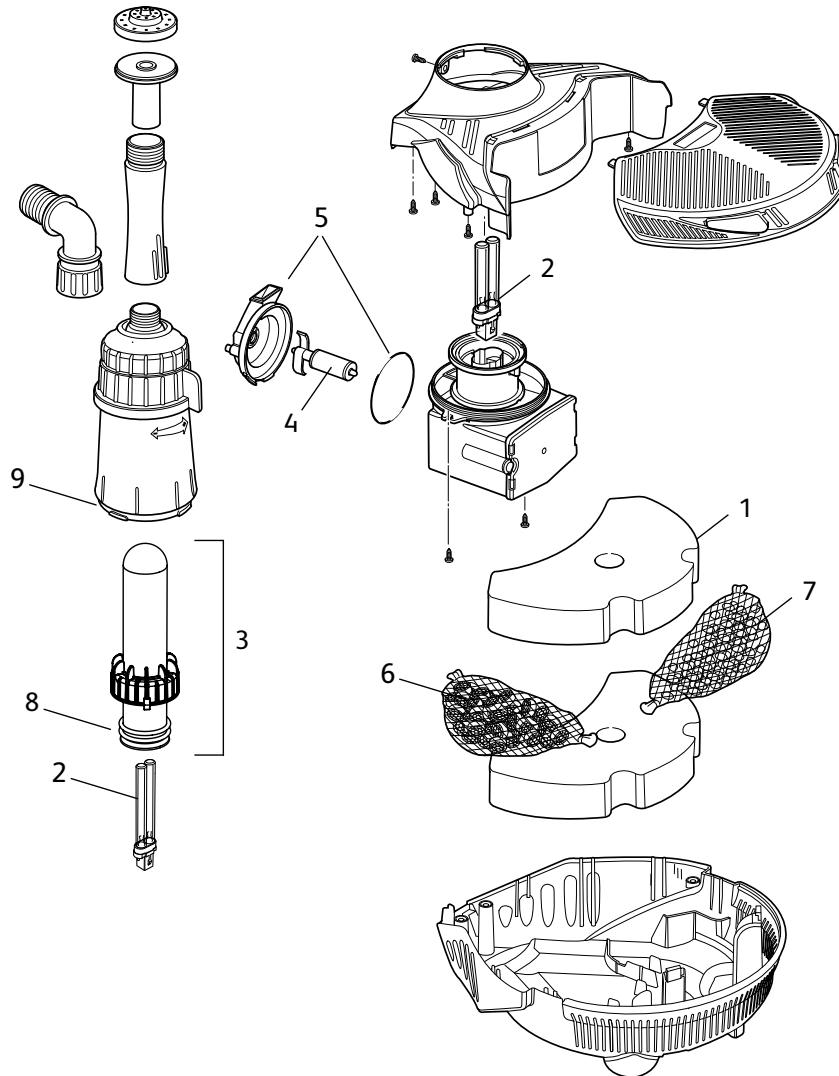

1760

EasyClear

3000

Spares Part Numbers - Please specify part number when ordering

	Description	Part Number
1	Foam (single - order 2)	1408
2	UV Lamp (5w)	1519X
3	Quartz Tube Assembly	1782
4	Pump Rotor	3418
5	Pump Chamber & O-Ring	Z10045
6	Biomedium	Z10047
7	Stones	Z10048
8	O-Ring Kit	Z10049
9	Neck O-Rings x2	Z10052