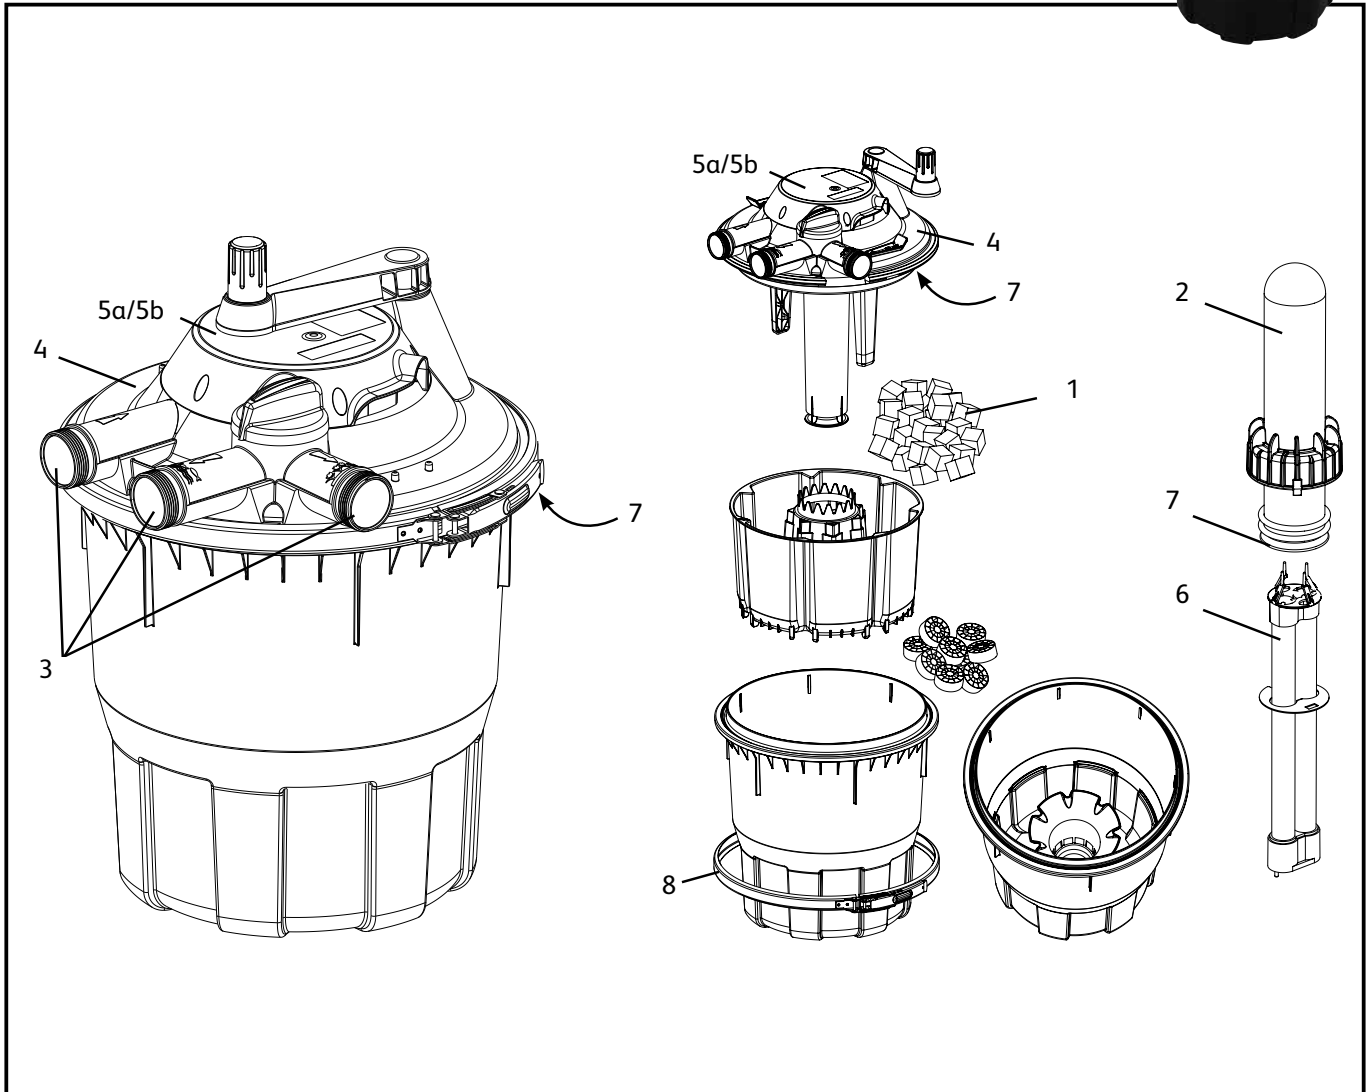

1352
1353
1354

Bioforce Revolution

6000/12000, 9000/18000 & 14000/28000

Spares Part Numbers - Please specify part number when ordering

		6000/12000	9000/18000	14000/28000
Description	Part Number			
1	Cypricube Foams	1504 (x1)	1504 (x1)	1504 (x2)
2	Quartz Tube Assembly	1511 (x1)	1512 (x1)	1513 (x1)
3	Bioforce Hosetail Set x3 plus O-Rings	Z12325	Z12325	Z12325
4	Bioforce Revolution Lid Assembly	Z10030	Z10030	Z10031
5a	Bioforce Revolution Electrical Assembly (UK)	Z10032	Z10035	Z10038
5b	Bioforce Revolution Electrical Assembly (Euro)	Z10033	Z10036	Z10039
6	UV Bulb	1542	1502	1543A
7	Bioforce O-Ring Service Kit	1510	1510	1510
8	Band Clamp	Z12325	Z12325	Z12325

Hozelock Ltd., Midpoint Park, Birmingham, B76 1AB, England.

Consumer Services • Tel: +44 (0) 121 313 1122 • www.hozelock.com