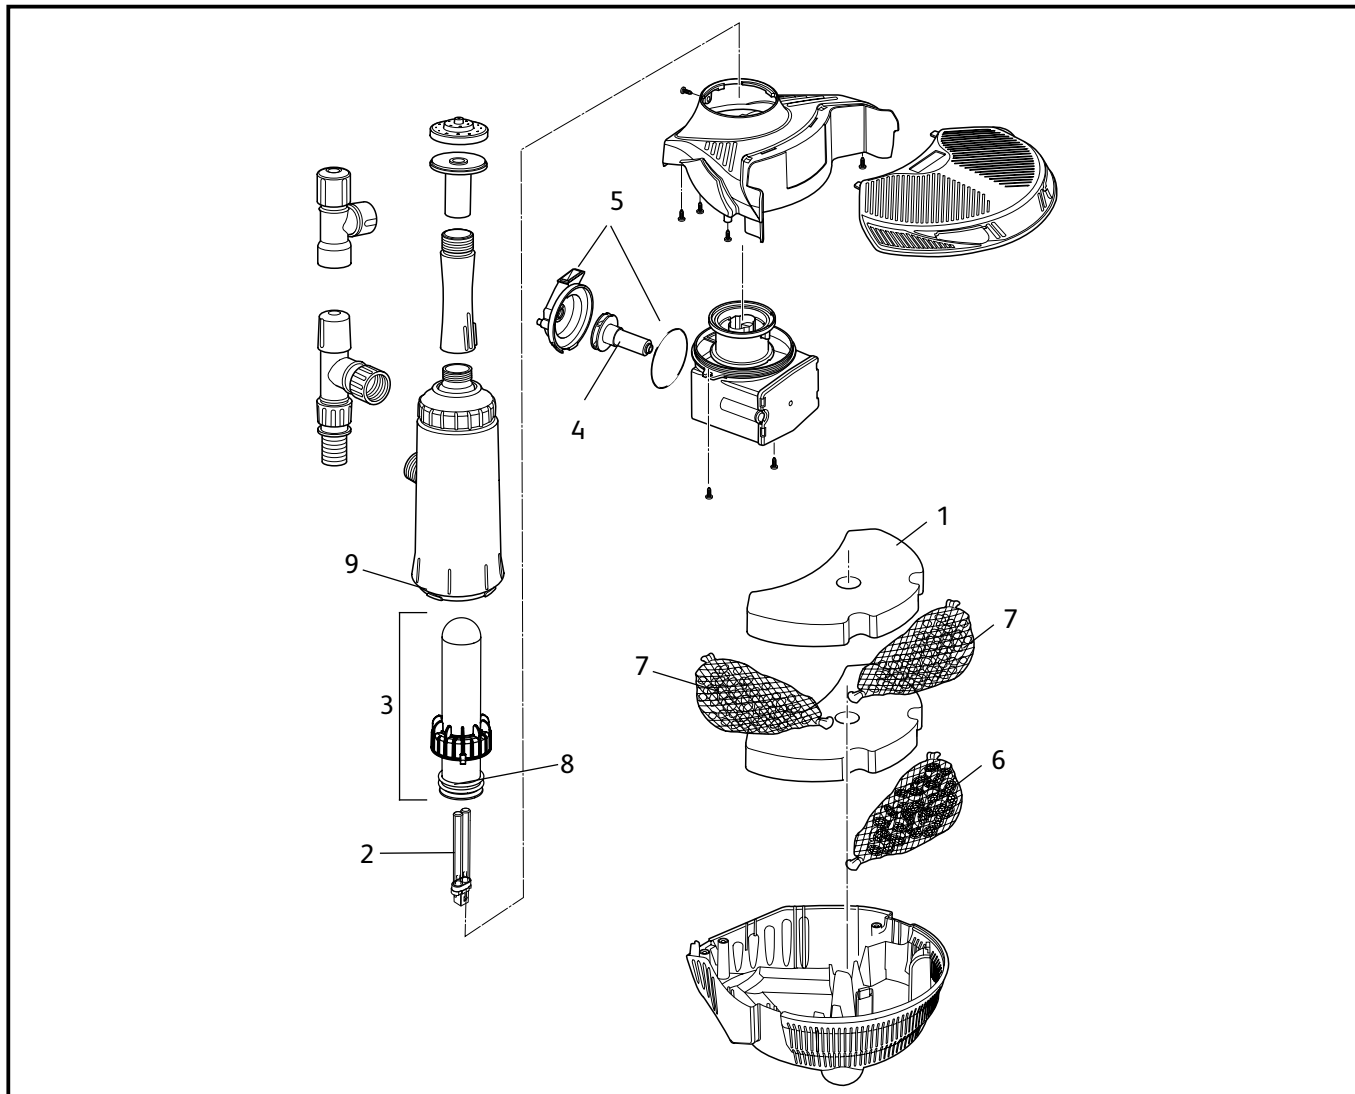

1764

EasyClear 6000

Spares Part Numbers - Please specify part number when ordering

	Description	Part Number
1	Foam (single - order 2)	1408
2	UV Lamp (9w)	1520X
3	Quartz Tube Assembly	1784
4	Pump Rotor	1681
5	Pump Chamber & O-Ring	Z10045
6	Biomedia	Z10047
7	Stones	Z10048
8	O-Ring Kit	Z10049
9	Neck O-Rings x2	Z10052