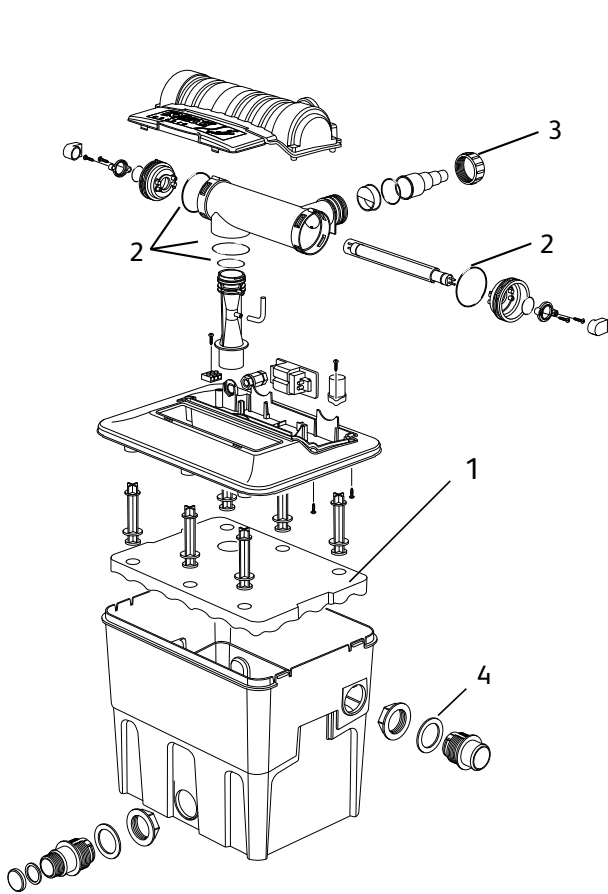

1347
1348
1349
1357
1358
1359

Ecopower+

2500/5000, 5000/1000 & 10000/20000

Ecomax

2200, 4500 & 9000

Ecomax 2200
Ecopower+ 2500/5000