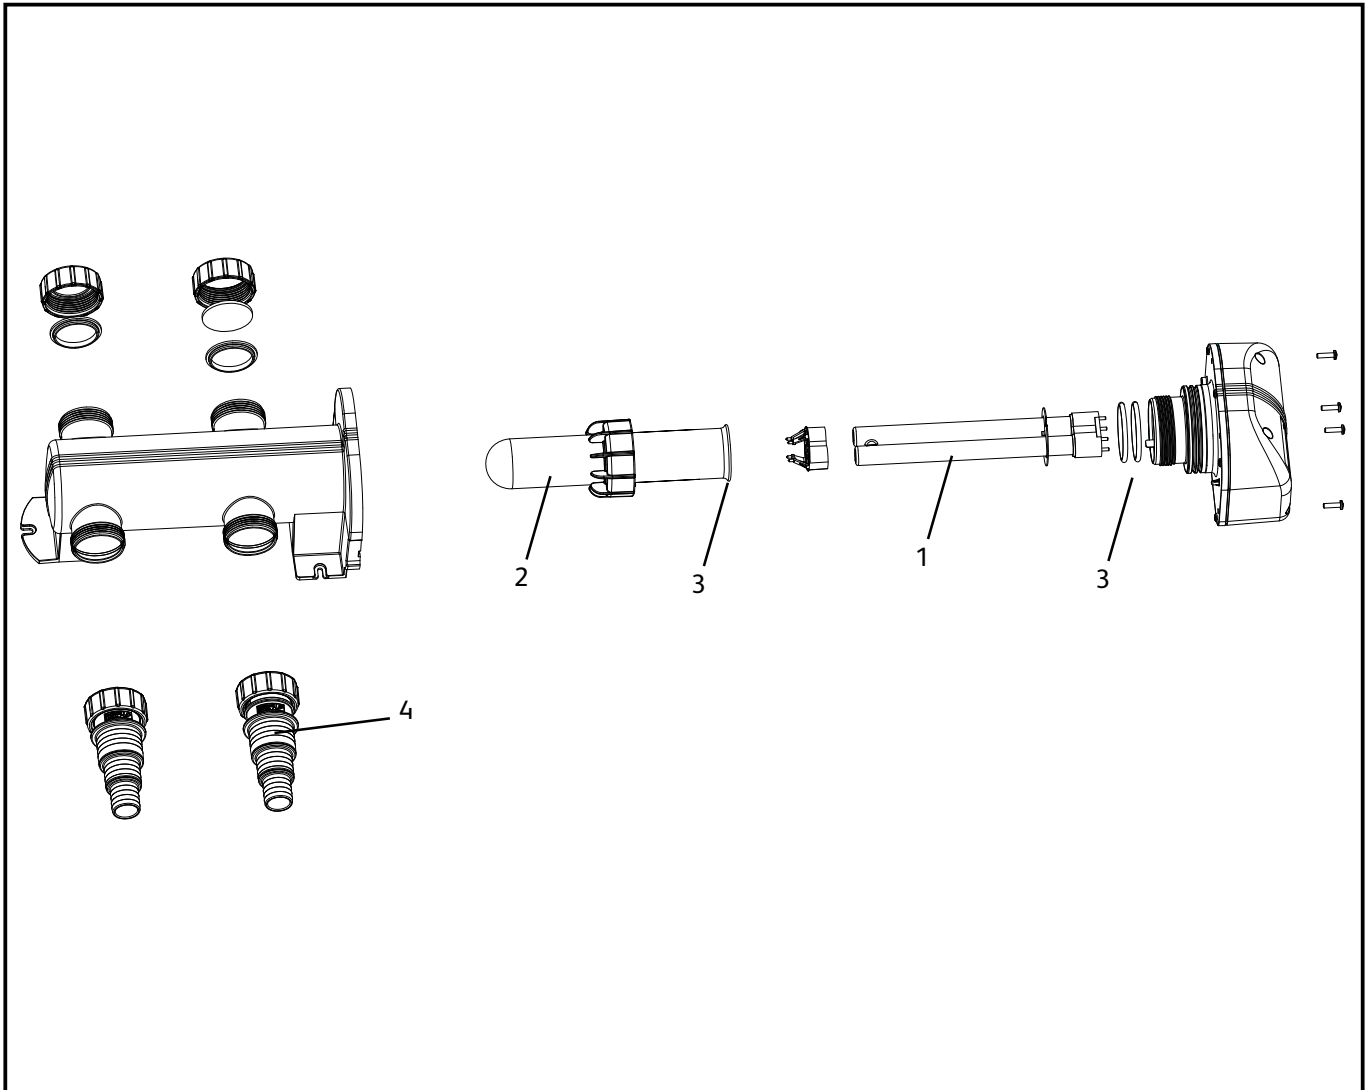

1559C
1554C
1557C
1558C

Vorton

11, 18, 36 & 55

Spares Part Numbers - Please specify part number when ordering

		1559 (11w)	1554 (18w)	1557 (36w)	1558 (55w)
Description		Part Number			
1	Lamp PLL	1592 0000	1542A0000	1543A0000	1544A0000
2	Quartz Tube With attachments	1575 0000	1576 0000	1577 0000	1578 0000
3	Annual Service Kit Includes Quartz, Body, O-Rings and Grease	1579 0000	1579 0000	1579 0000	1579 0000
4	Stepped Hose Tail 25mm, 32mm & 40mm	Z12325	Z12325	Z12325	Z12325