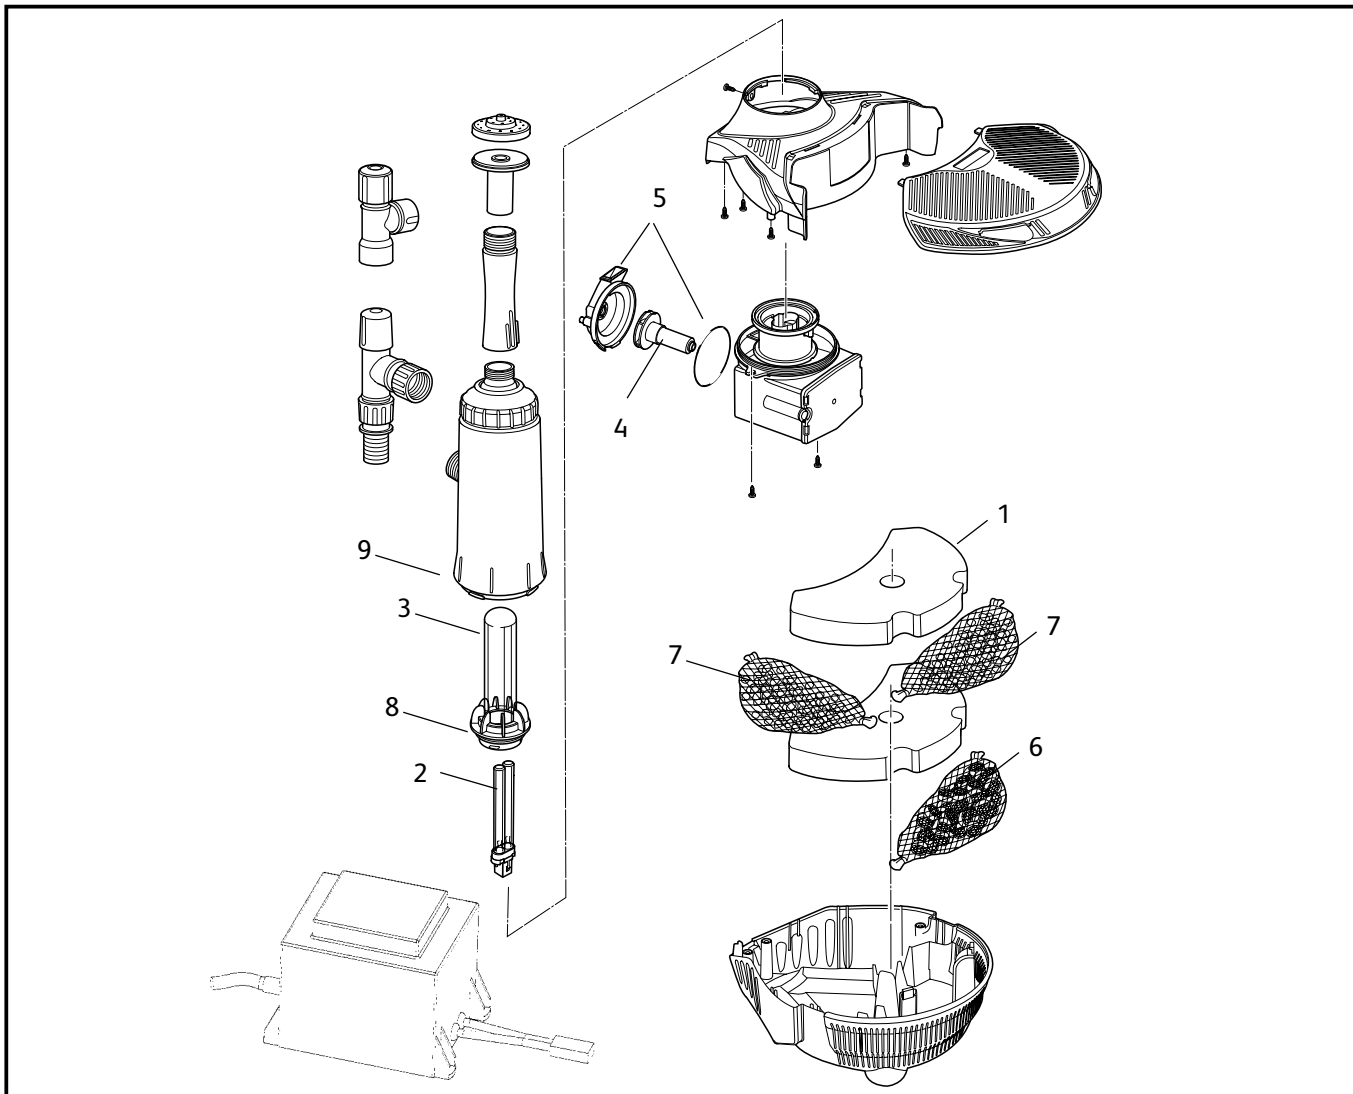

3006 (Obs.)
3116 (Obs.)

EasyClear

6000 & 6000LV

Spares Part Numbers - Please specify part number when ordering

	Description	Part Number
1	Foam (single - order 2)	1408
2	UV Lamp (9w)	1520X
3	Quartz Tube Assembly	1556
4	Pump Rotor	1681
5	Pump Chamber & O-Ring	Z10045
6	Biomedia	Z10047
7	Stones	Z10048
8	O-Ring Kit	Z10049
9	Neck O-Rings x2	Z10052