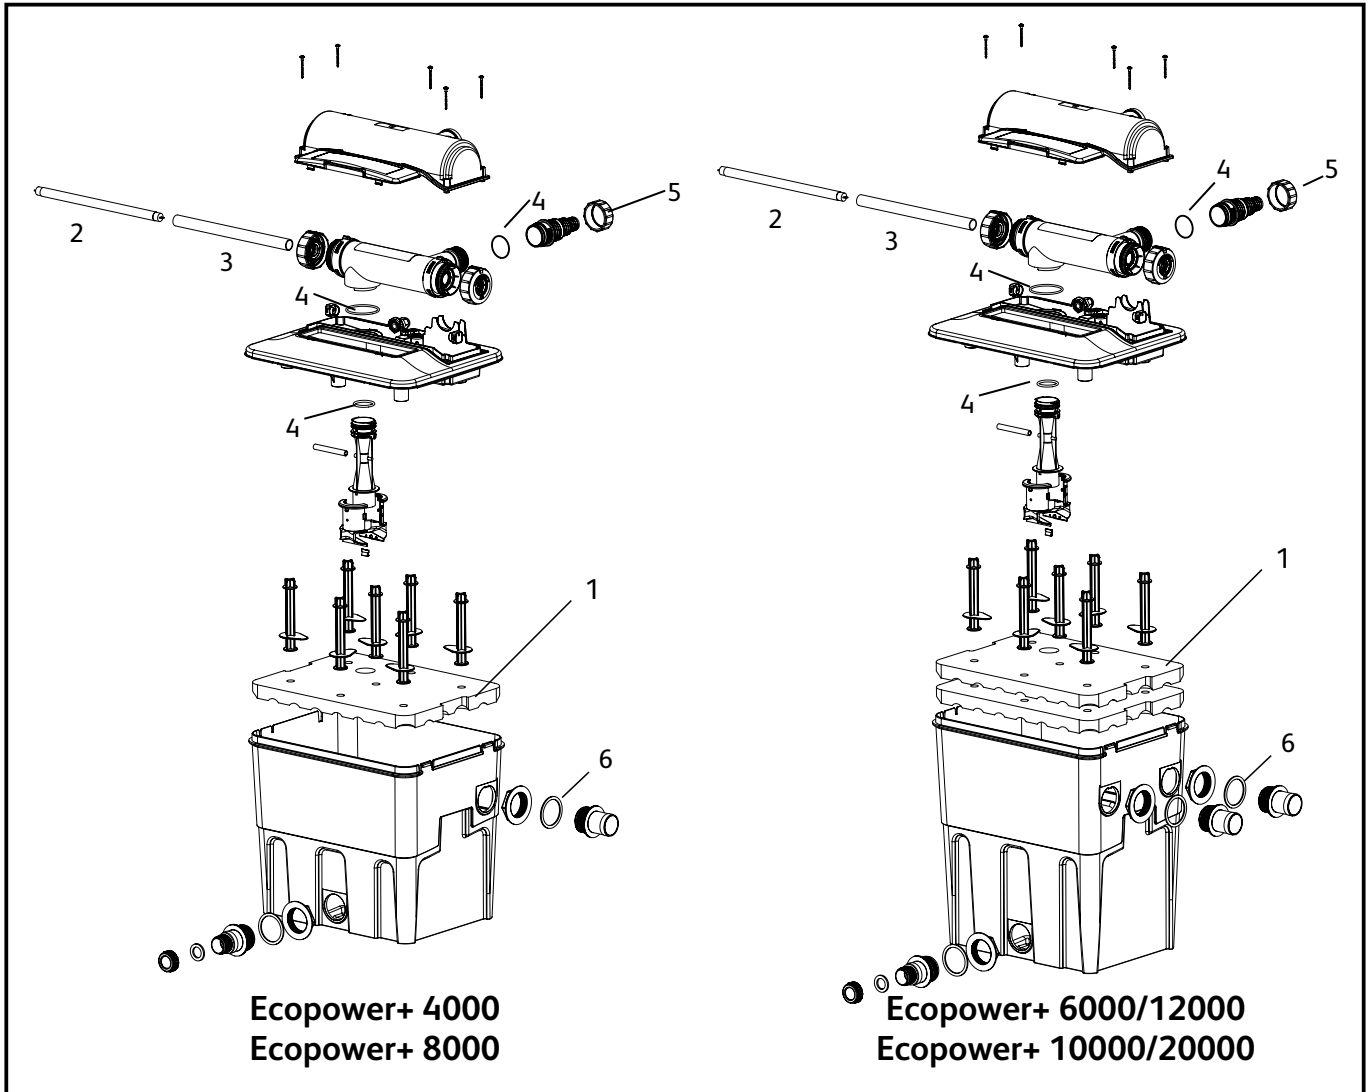

1862
1864
1866

Ecopower+

4000/8000, 6000/12000 & 10000/20000

Spares Part Numbers - Please specify part number when ordering

		4000/8000	6000/12000	10000/20000
Description		Part Number		
1	Foams*	1364 (x1)	1364 (x2)	1364 (x2)
2	Lamps - Double Ended	Z11108 (8w)	1780 (12w)	Z11116 (16w)
3	Quartz Tube	1781	1781	1781
4	O-Ring Kit	Z11660	Z11660	Z11660
5	Hoesetails x3 (including O-Rings and Screwnuts)	1537T	1537T	1537T
6	E/P - E/C Flat Washers x2	Z10050	Z10050	Z10050

*Foams: 1364 = 7 holes