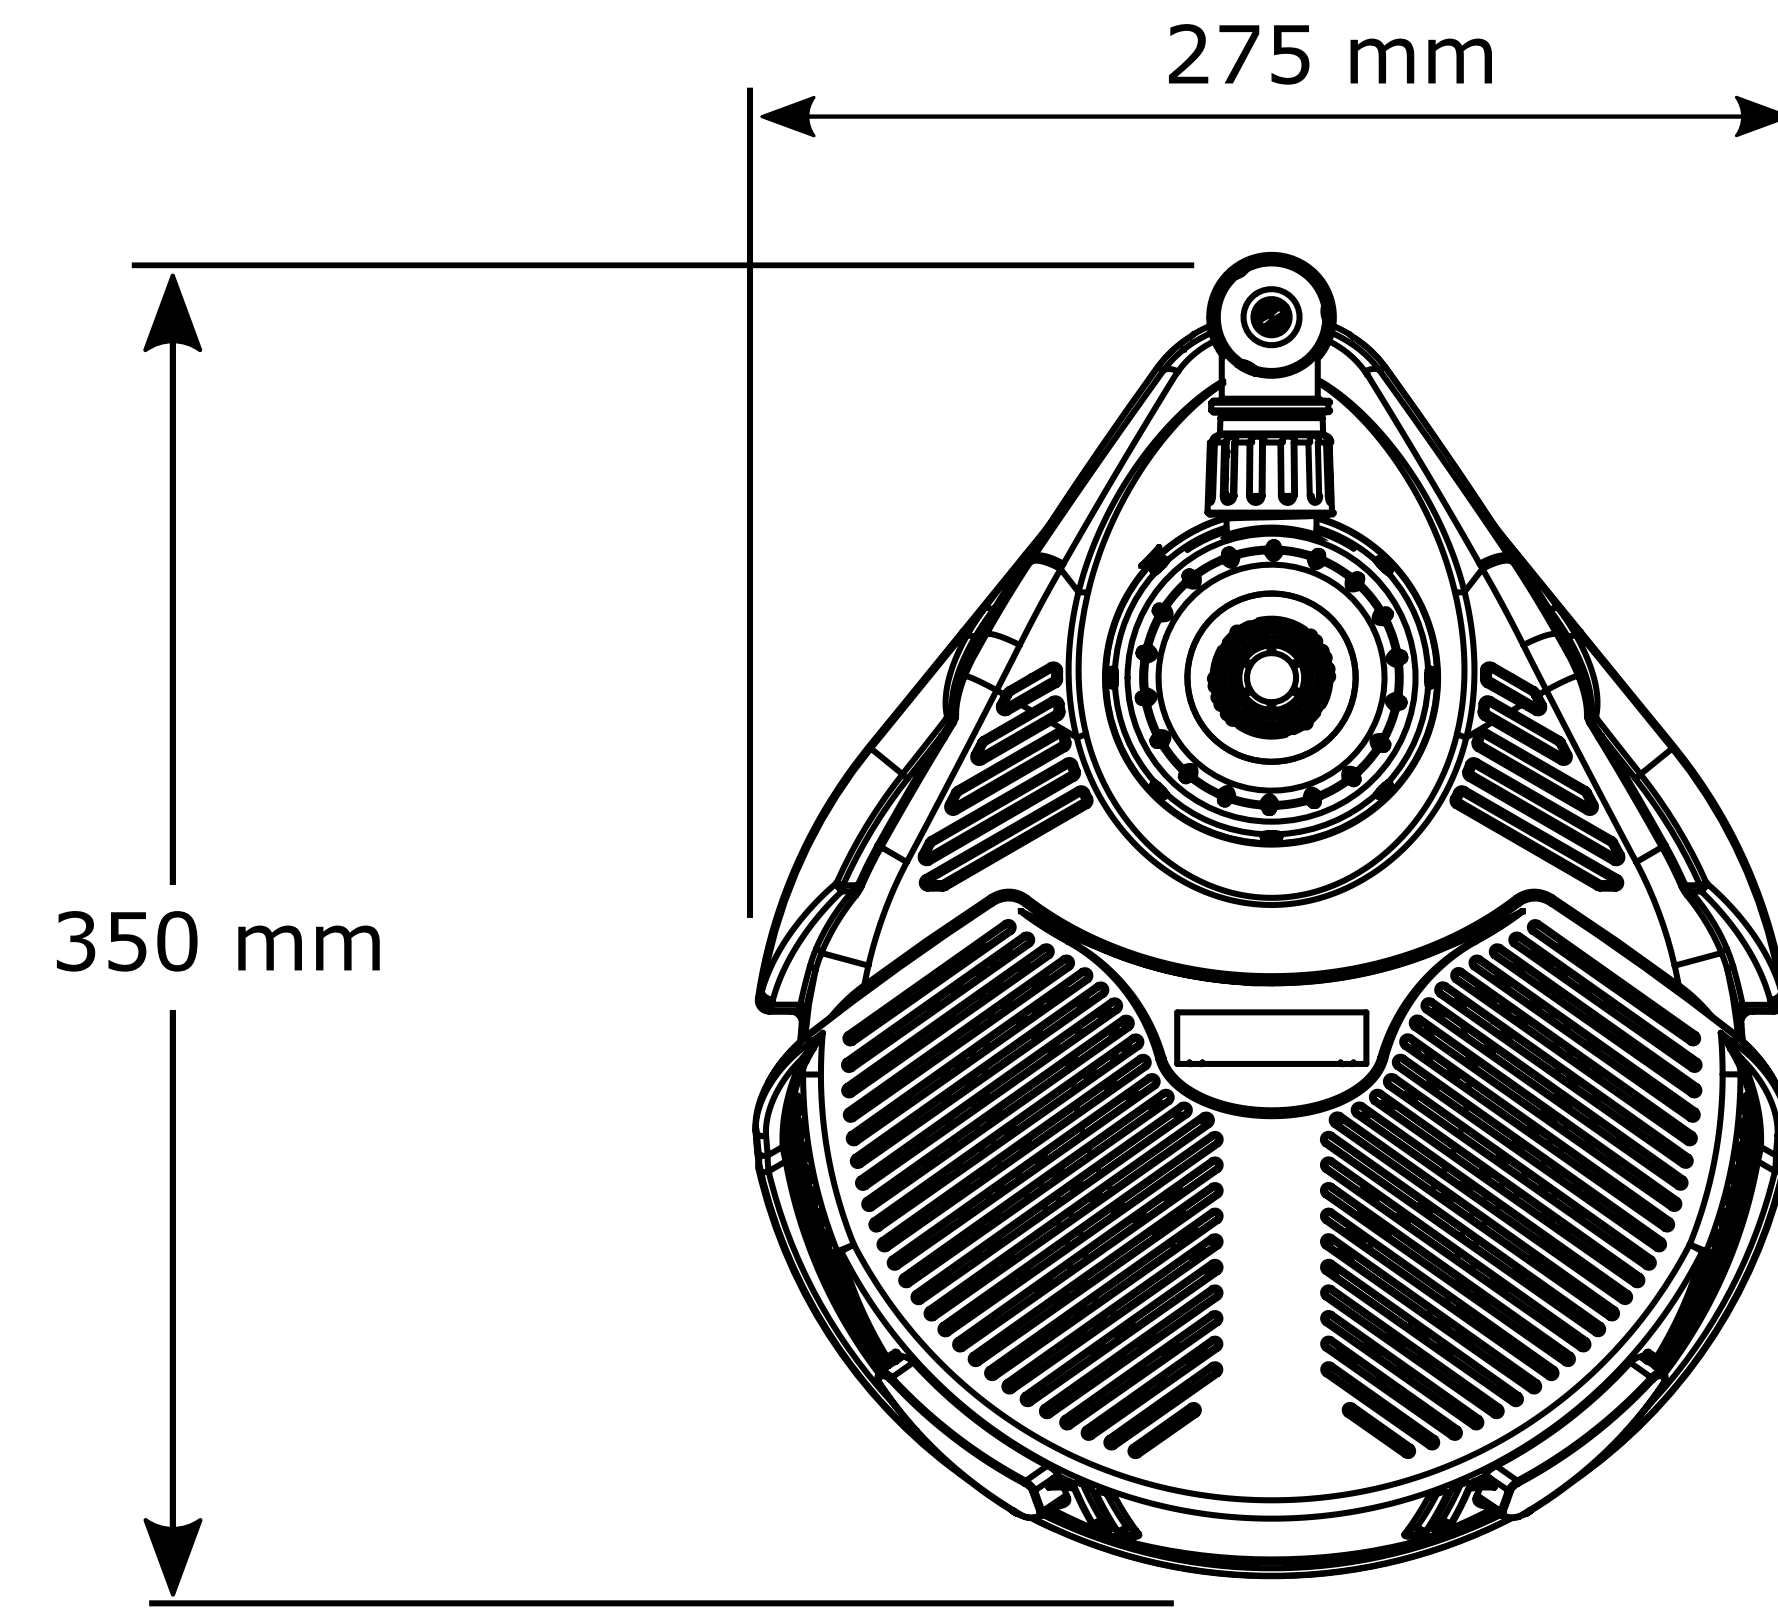

1764 0000 – EasyClear 6000
1766 0000 – EasyClear 7500
1768 0000 – EasyClear 9000

(NOTE: Drawing not to scale – Sizes are for reference and should be used as a guide only)

NO.	PSI 01004	REVISION	1
ORIGIN	GWALT	DATE	29/05/18