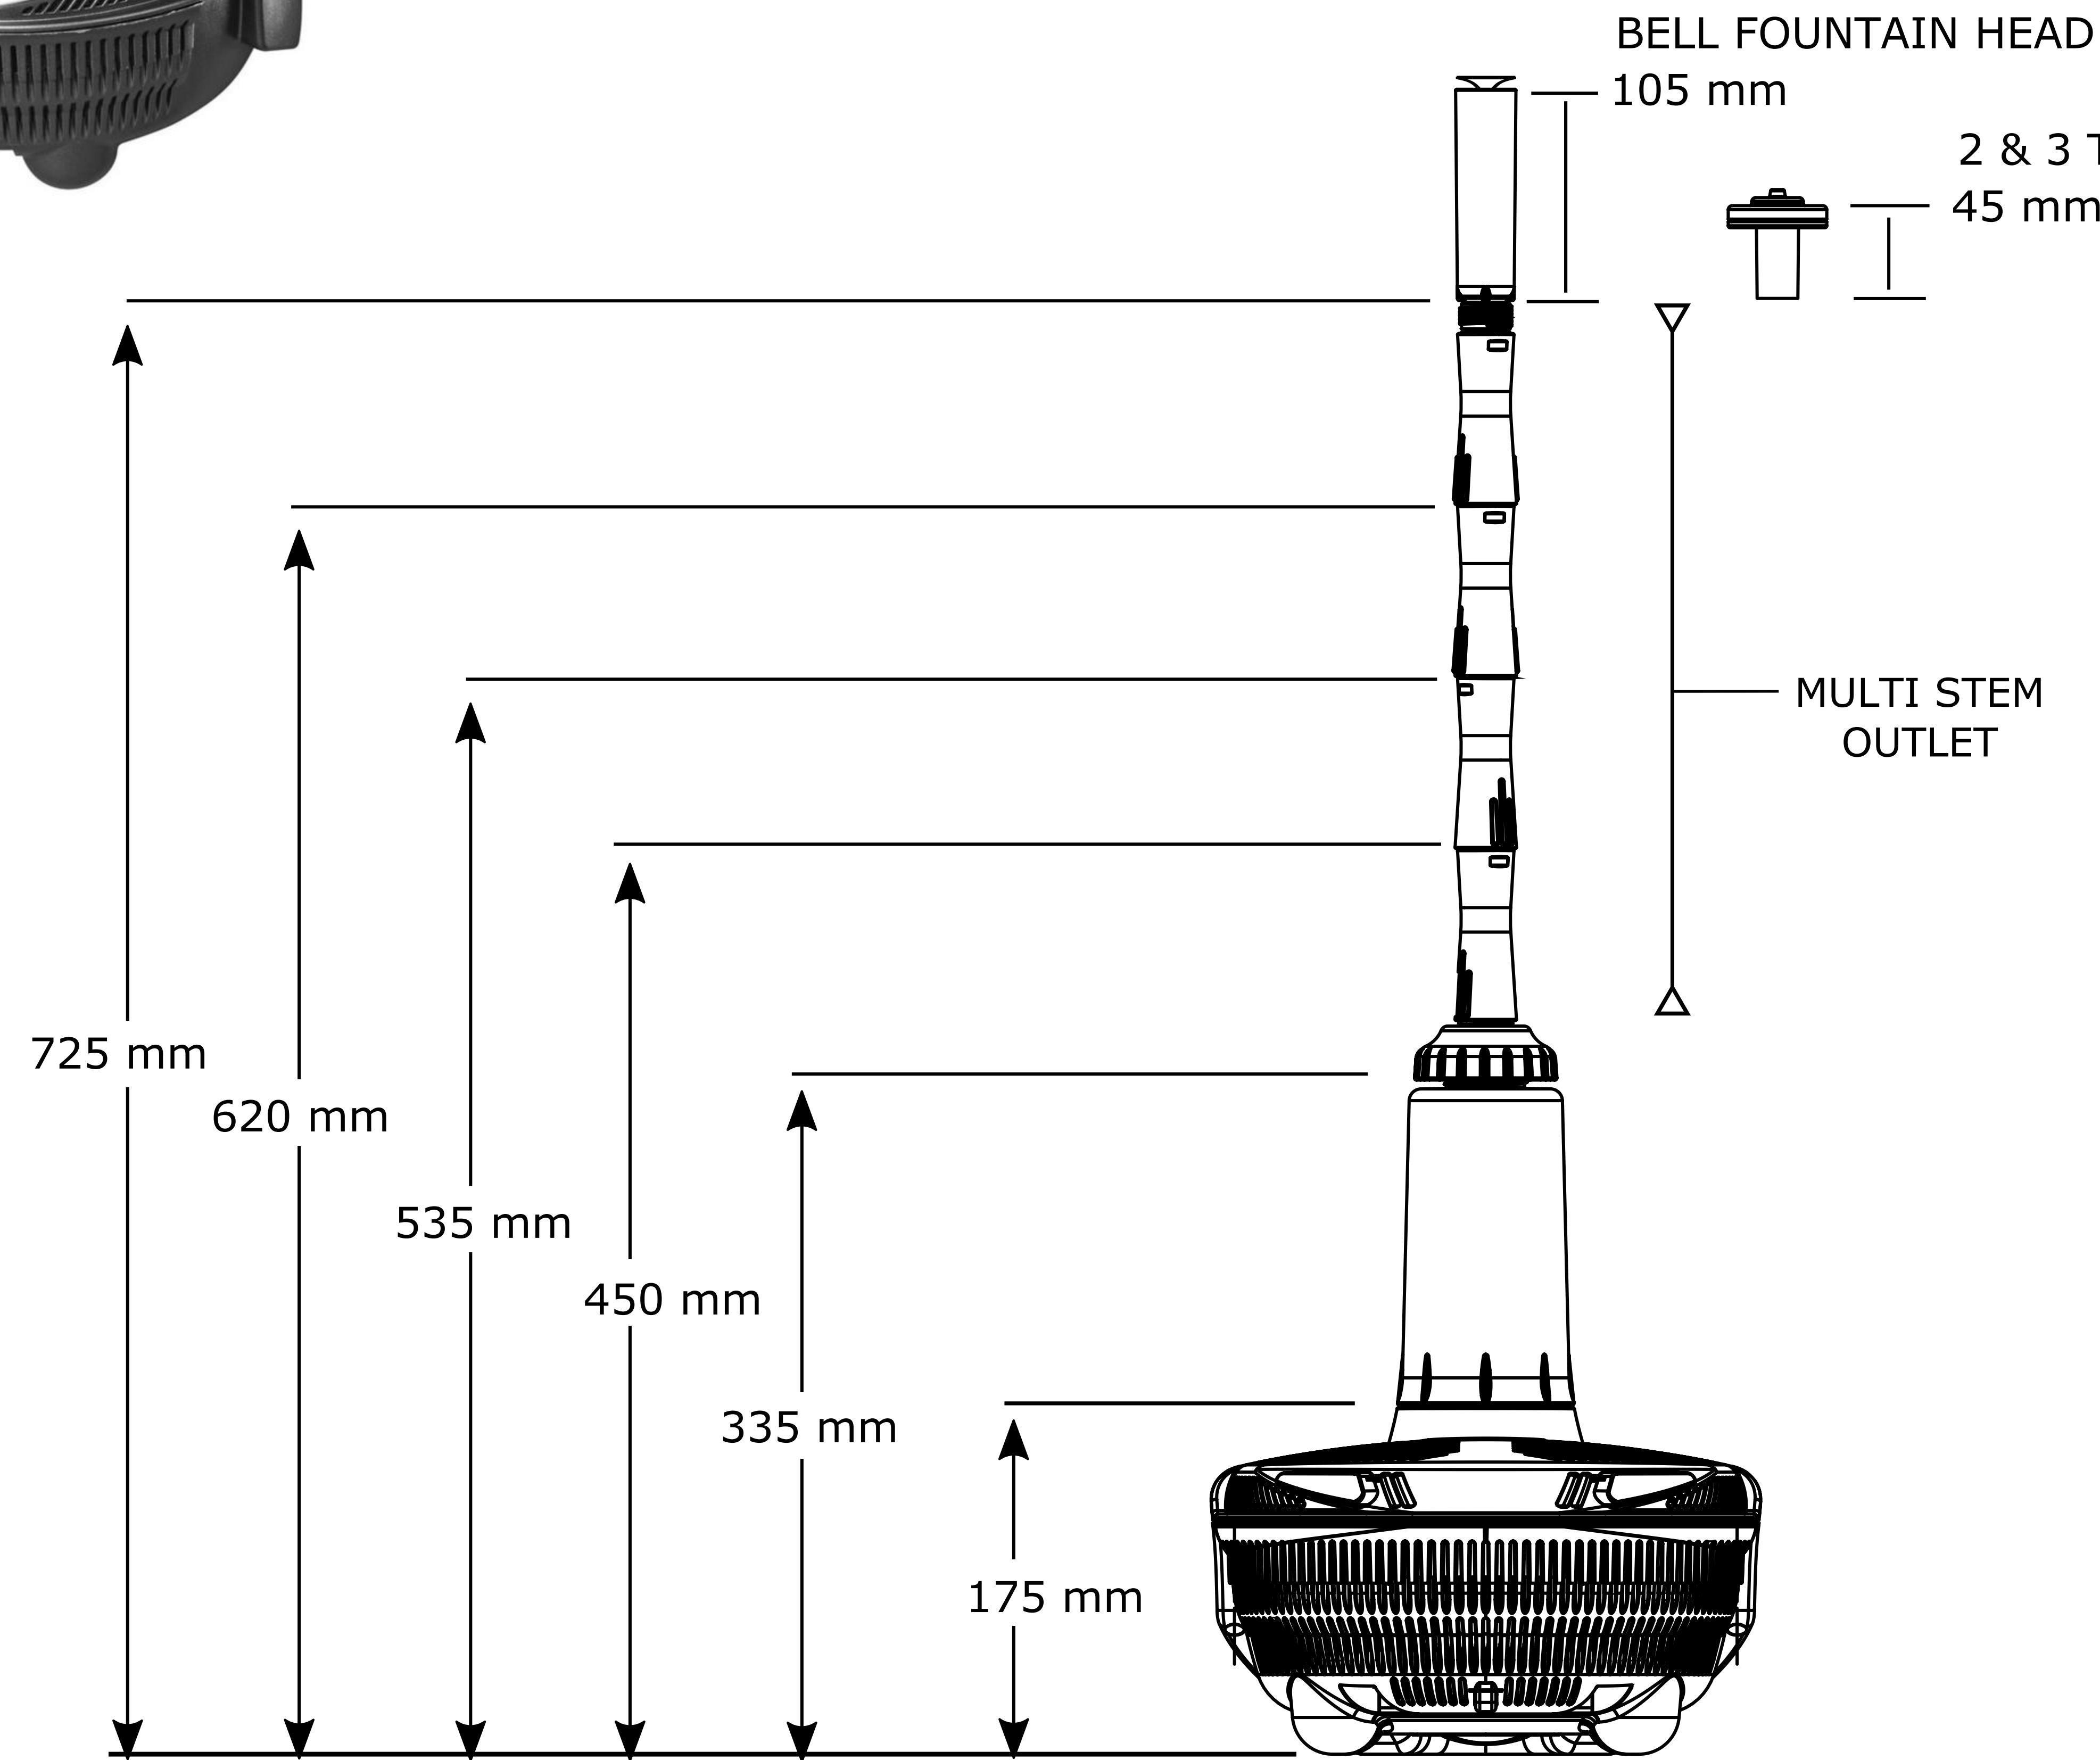

1764 0000 – EasyClear 6000
1766 0000 – EasyClear 7500
1768 0000 – EasyClear 9000

(NOTE: Drawing not to scale – Sizes are for reference and should be used as a guide only)

NO.	PSI 01004	REVISION	1
ORIGIN	GWALT	DATE	29/05/18