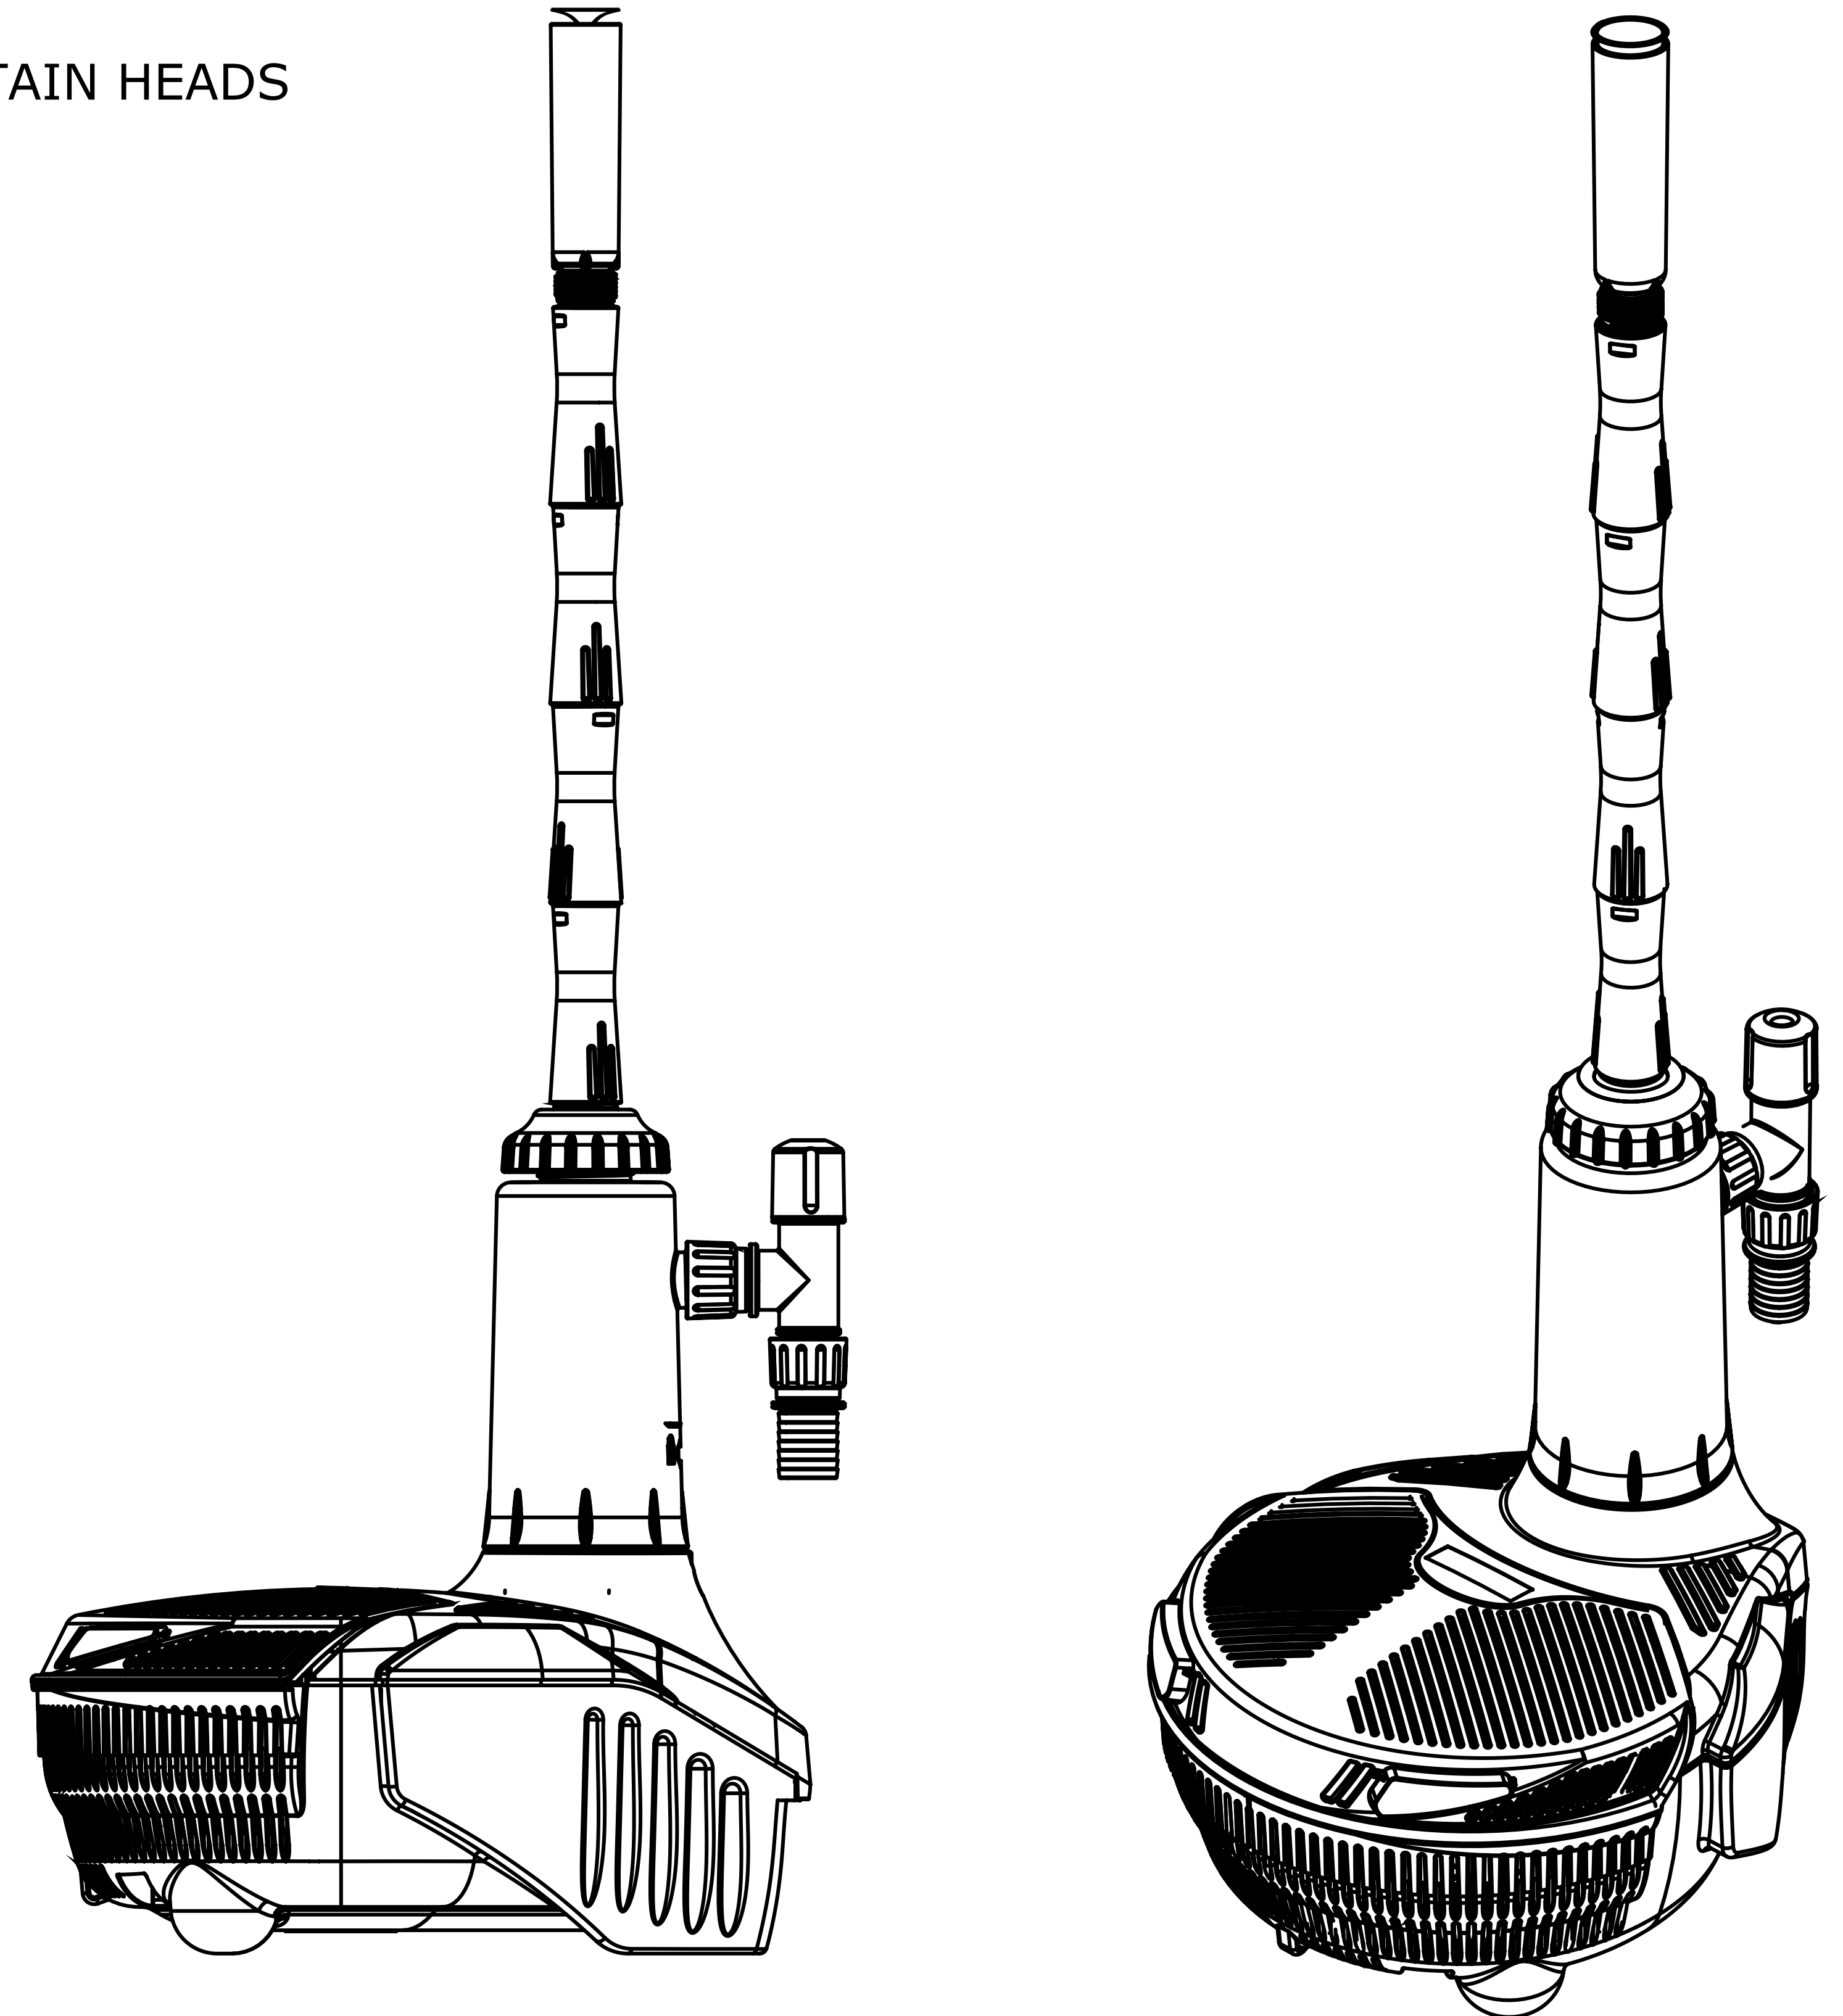

1764 0000 – EasyClear 6000
1766 0000 – EasyClear 7500
1768 0000 – EasyClear 9000

(NOTE: Drawing not to scale – Sizes are for reference and should be used as a guide only)

NO.	PSI 01004	REVISION	1
ORIGIN	GWALT	DATE	29/05/18