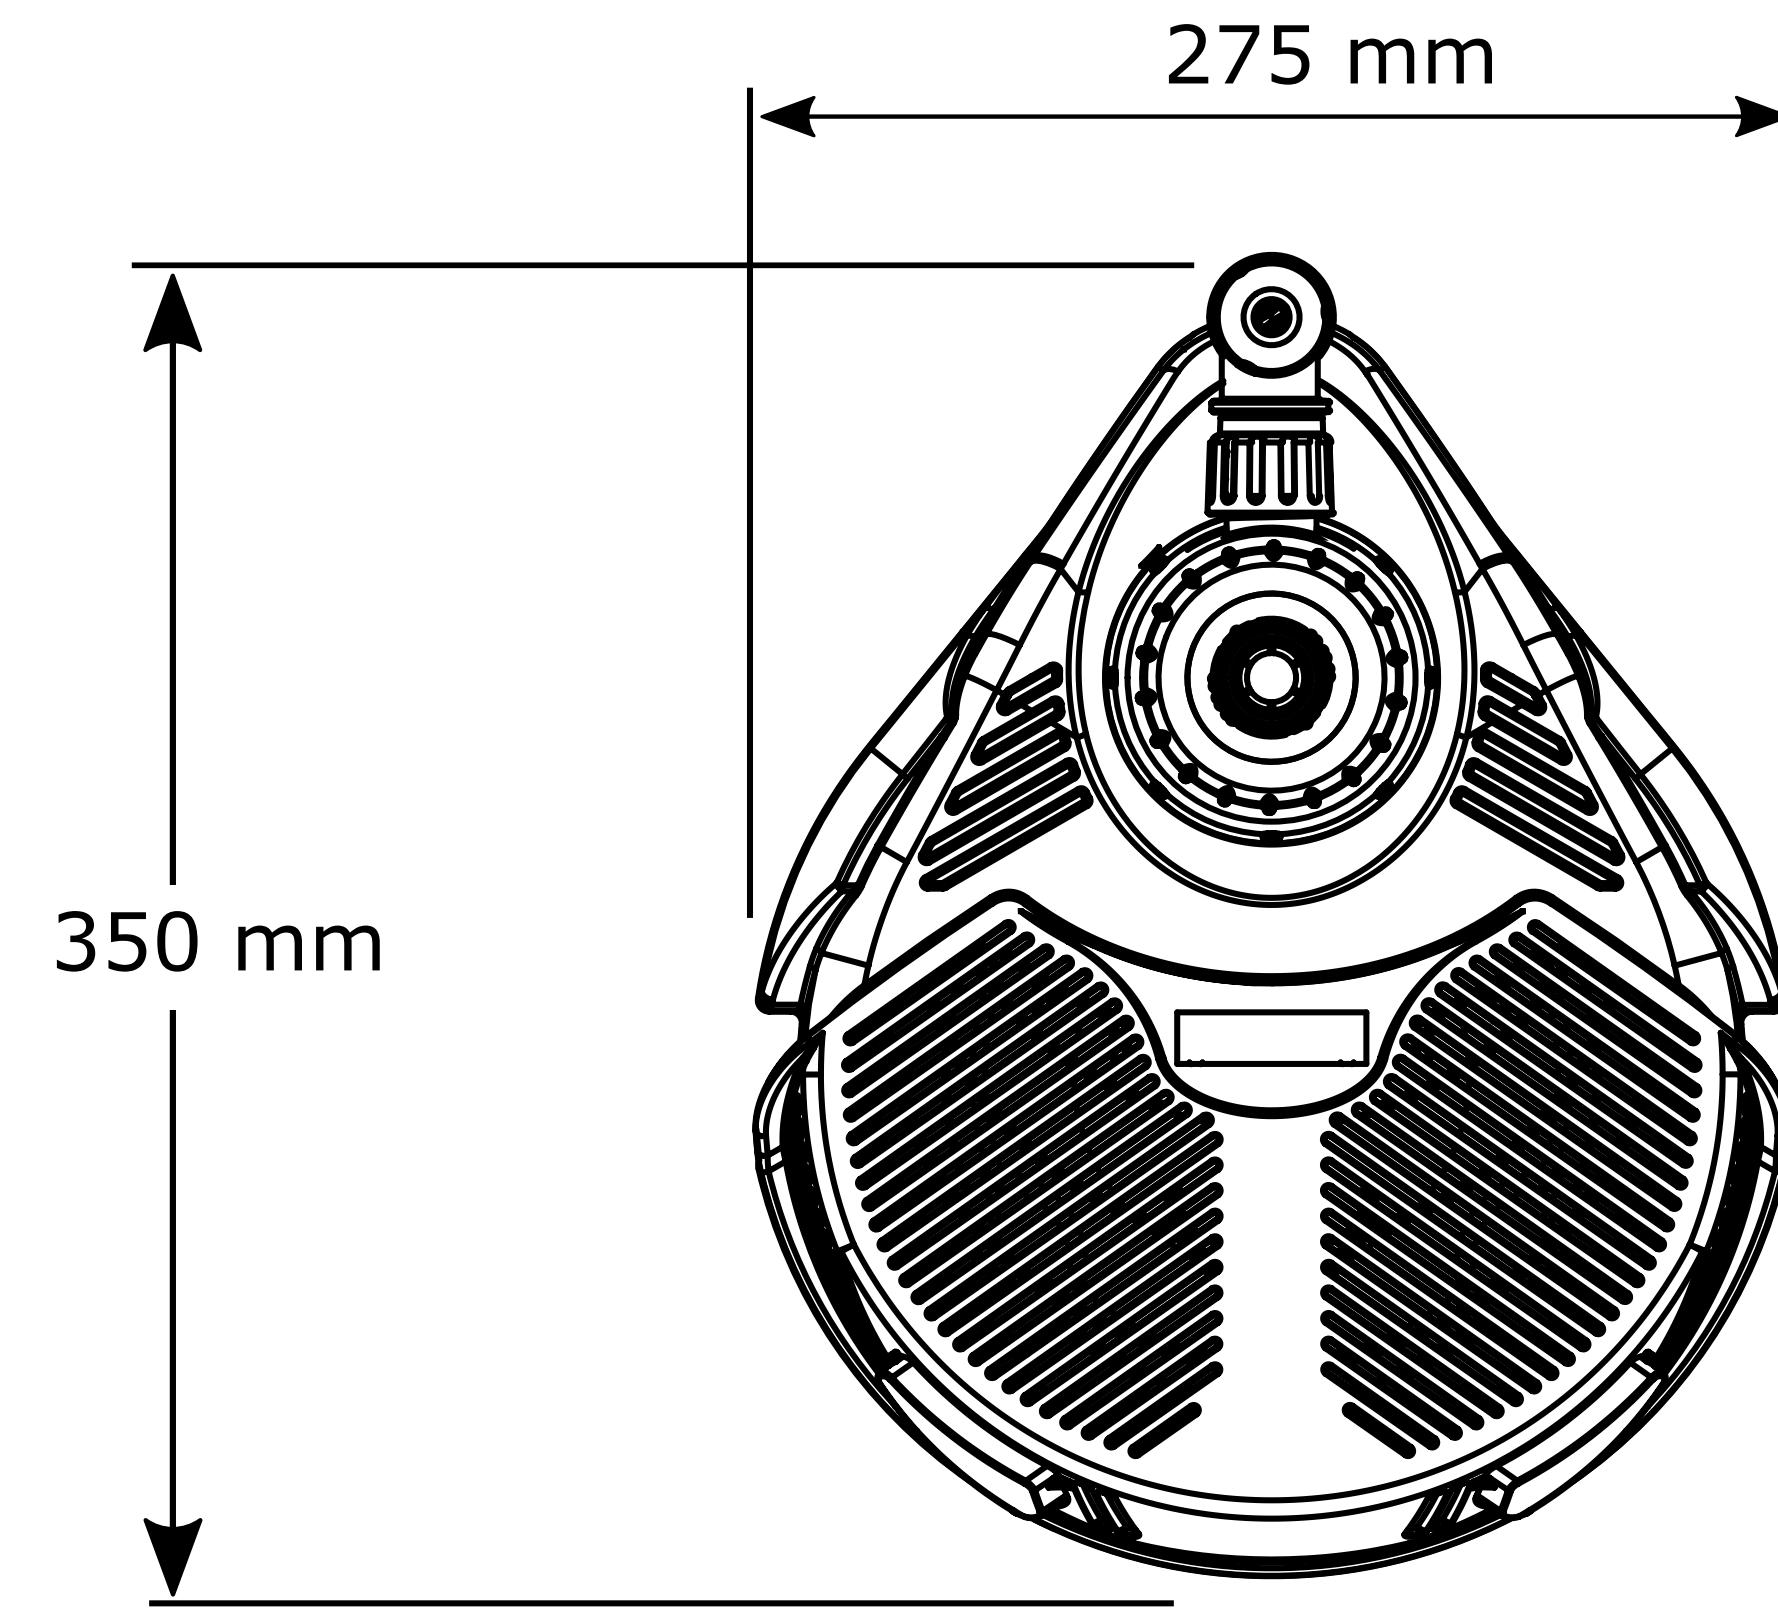

1760 0000 – EasyClear 3000
 1762 0000 – EasyClear 4500

THE COPYRIGHT OF THIS DRAWING IS RESERVED BY HOZELOCK LTD. IT IS ISSUED ON CONDITION IT IS NOT TO BE REPRODUCED OR TRANSMITTED IN ANY FORM OR BY ANY MEANS, WITHOUT THE WRITTEN CONSENT OF HOZELOCK LTD.

NO.	PSI 01003	REVISION	1
ORIGIN	GWALT	DATE	29/05/18

(NOTE: Drawing not to scale – Sizes are for reference and should be used as a guide only)