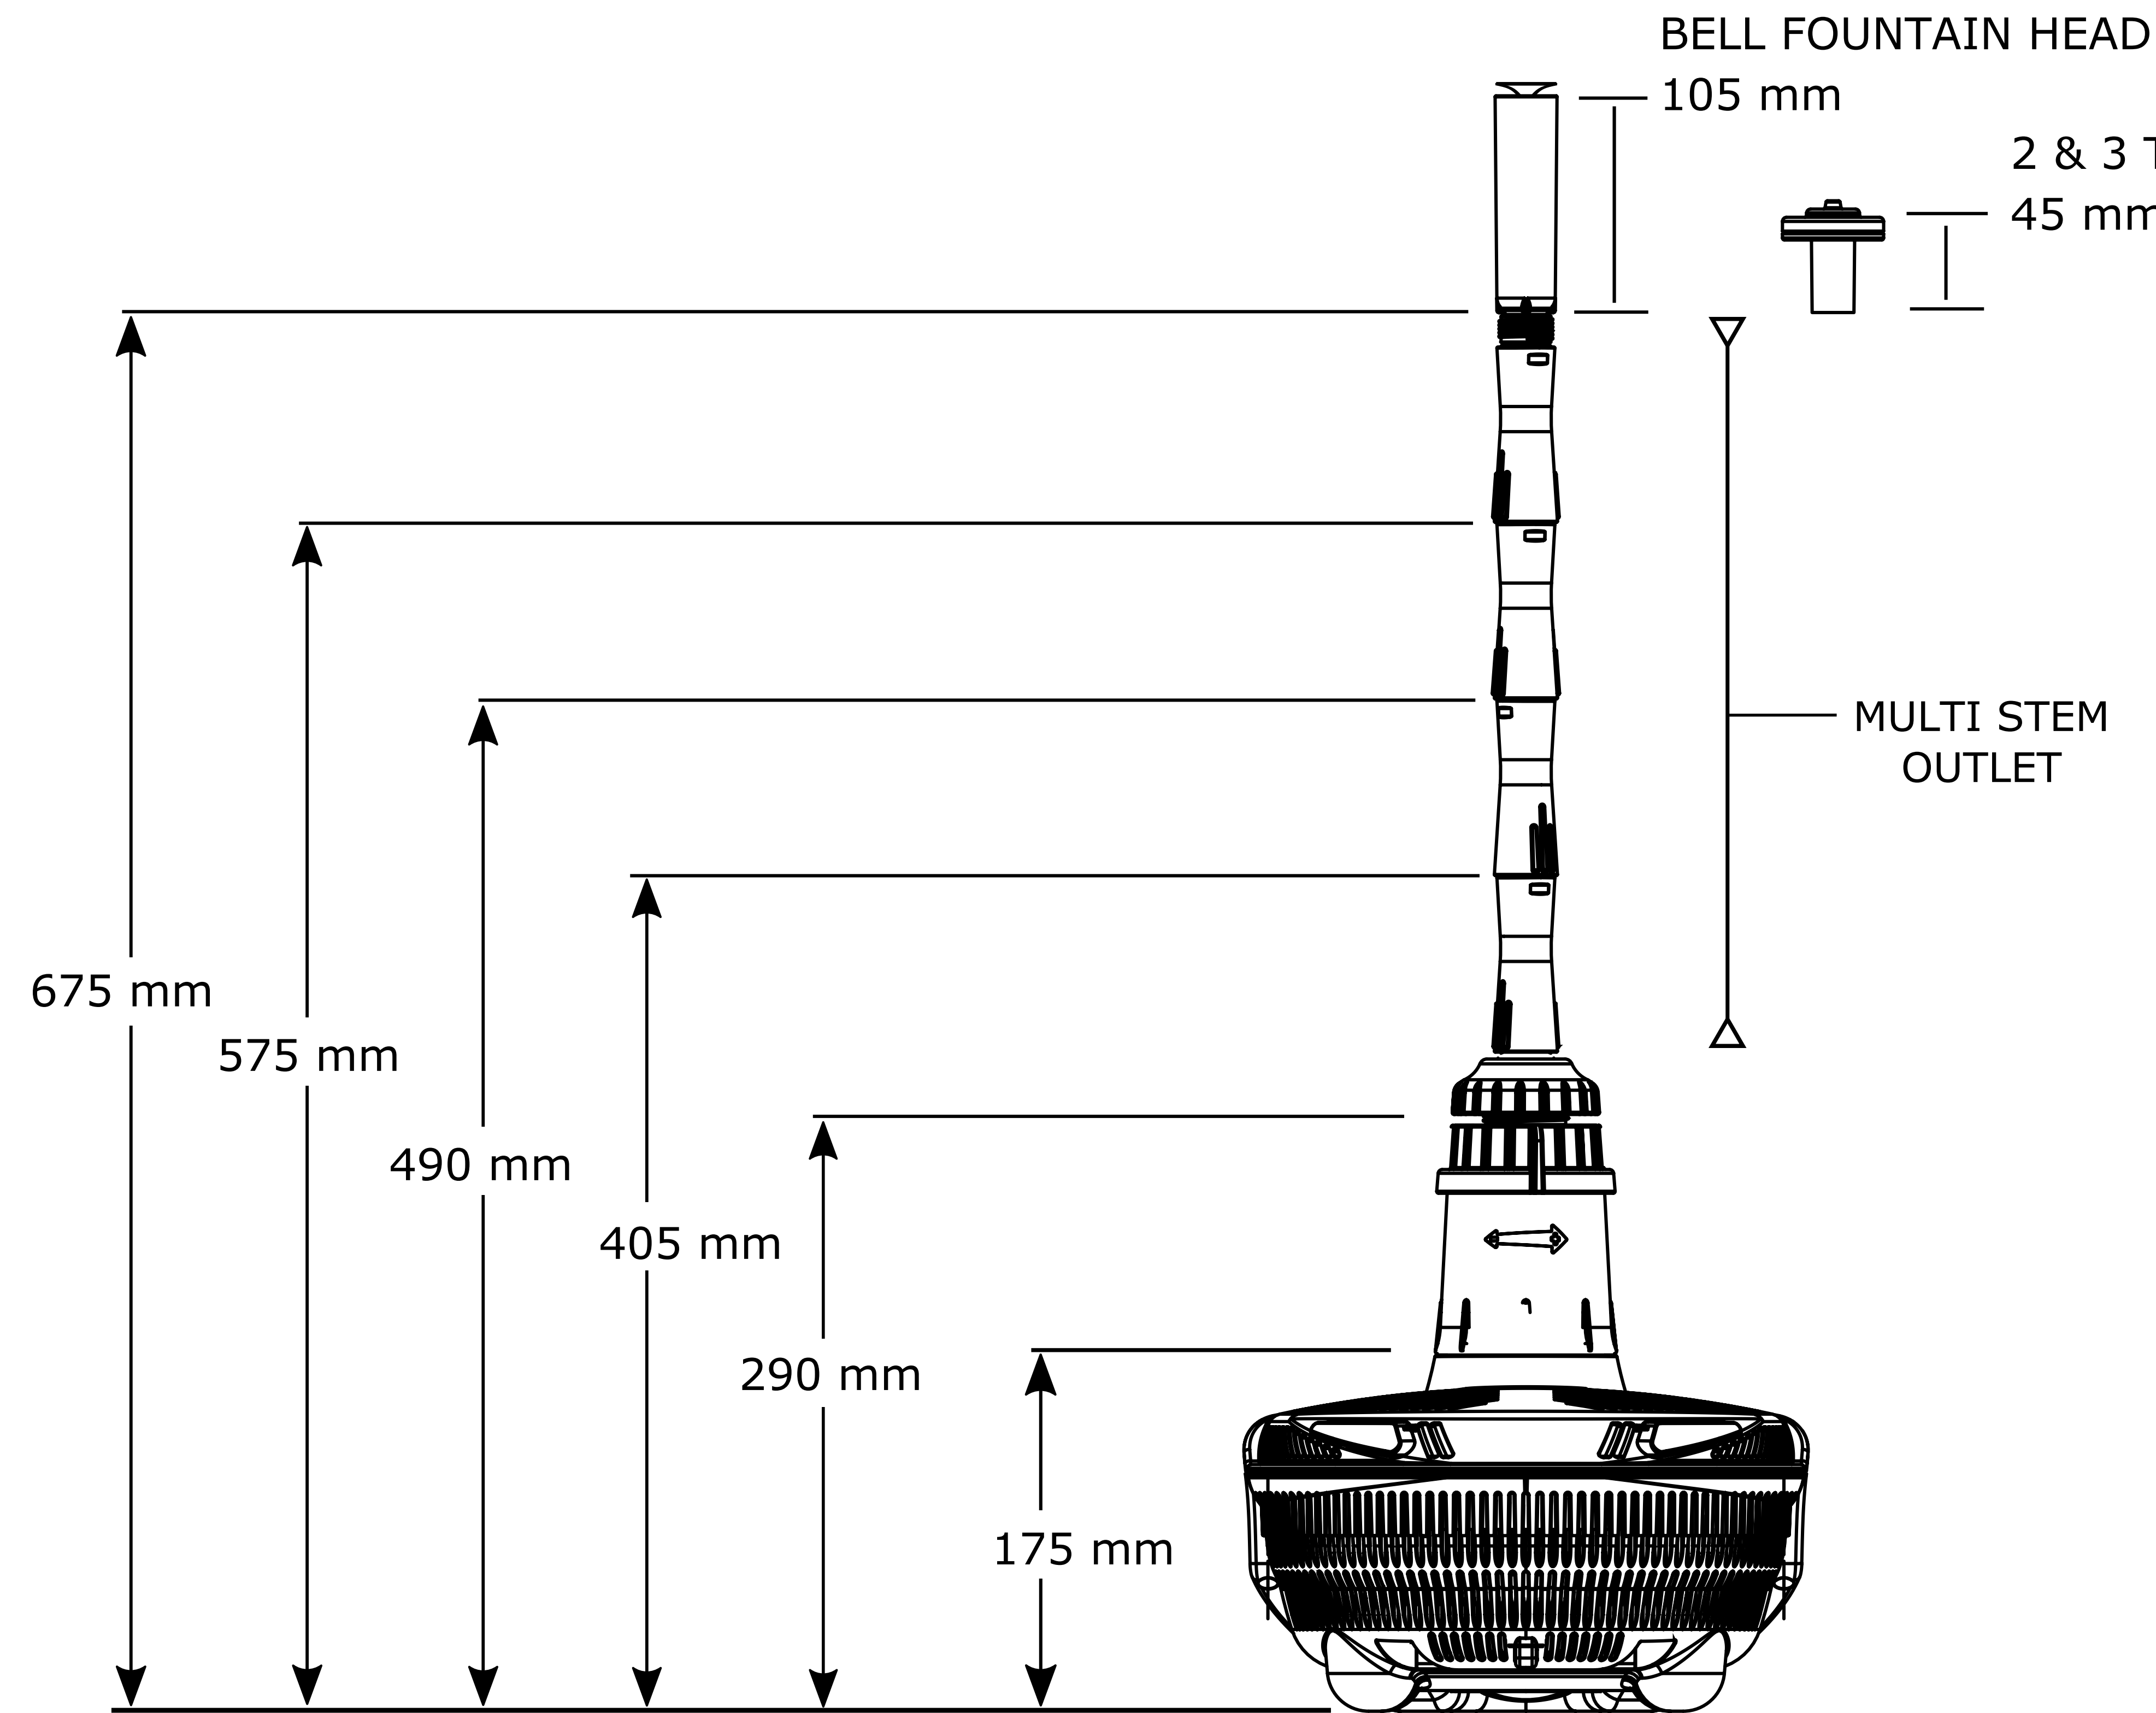

1760 0000 – EasyClear 3000
 1762 0000 – EasyClear 4500

THE COPYRIGHT OF THIS DRAWING IS RESERVED BY HOZELOCK LTD. IT IS ISSUED ON CONDITION IT IS NOT TO BE REPRODUCED OR TRANSMITTED IN ANY FORM OR BY ANY MEANS, WITHOUT THE WRITTEN CONSENT OF HOZELOCK LTD.

NO.	PSI 01003	REVISION	1
ORIGIN	GWALT	DATE	29/05/18

(NOTE: Drawing not to scale – Sizes are for reference and should be used as a guide only)