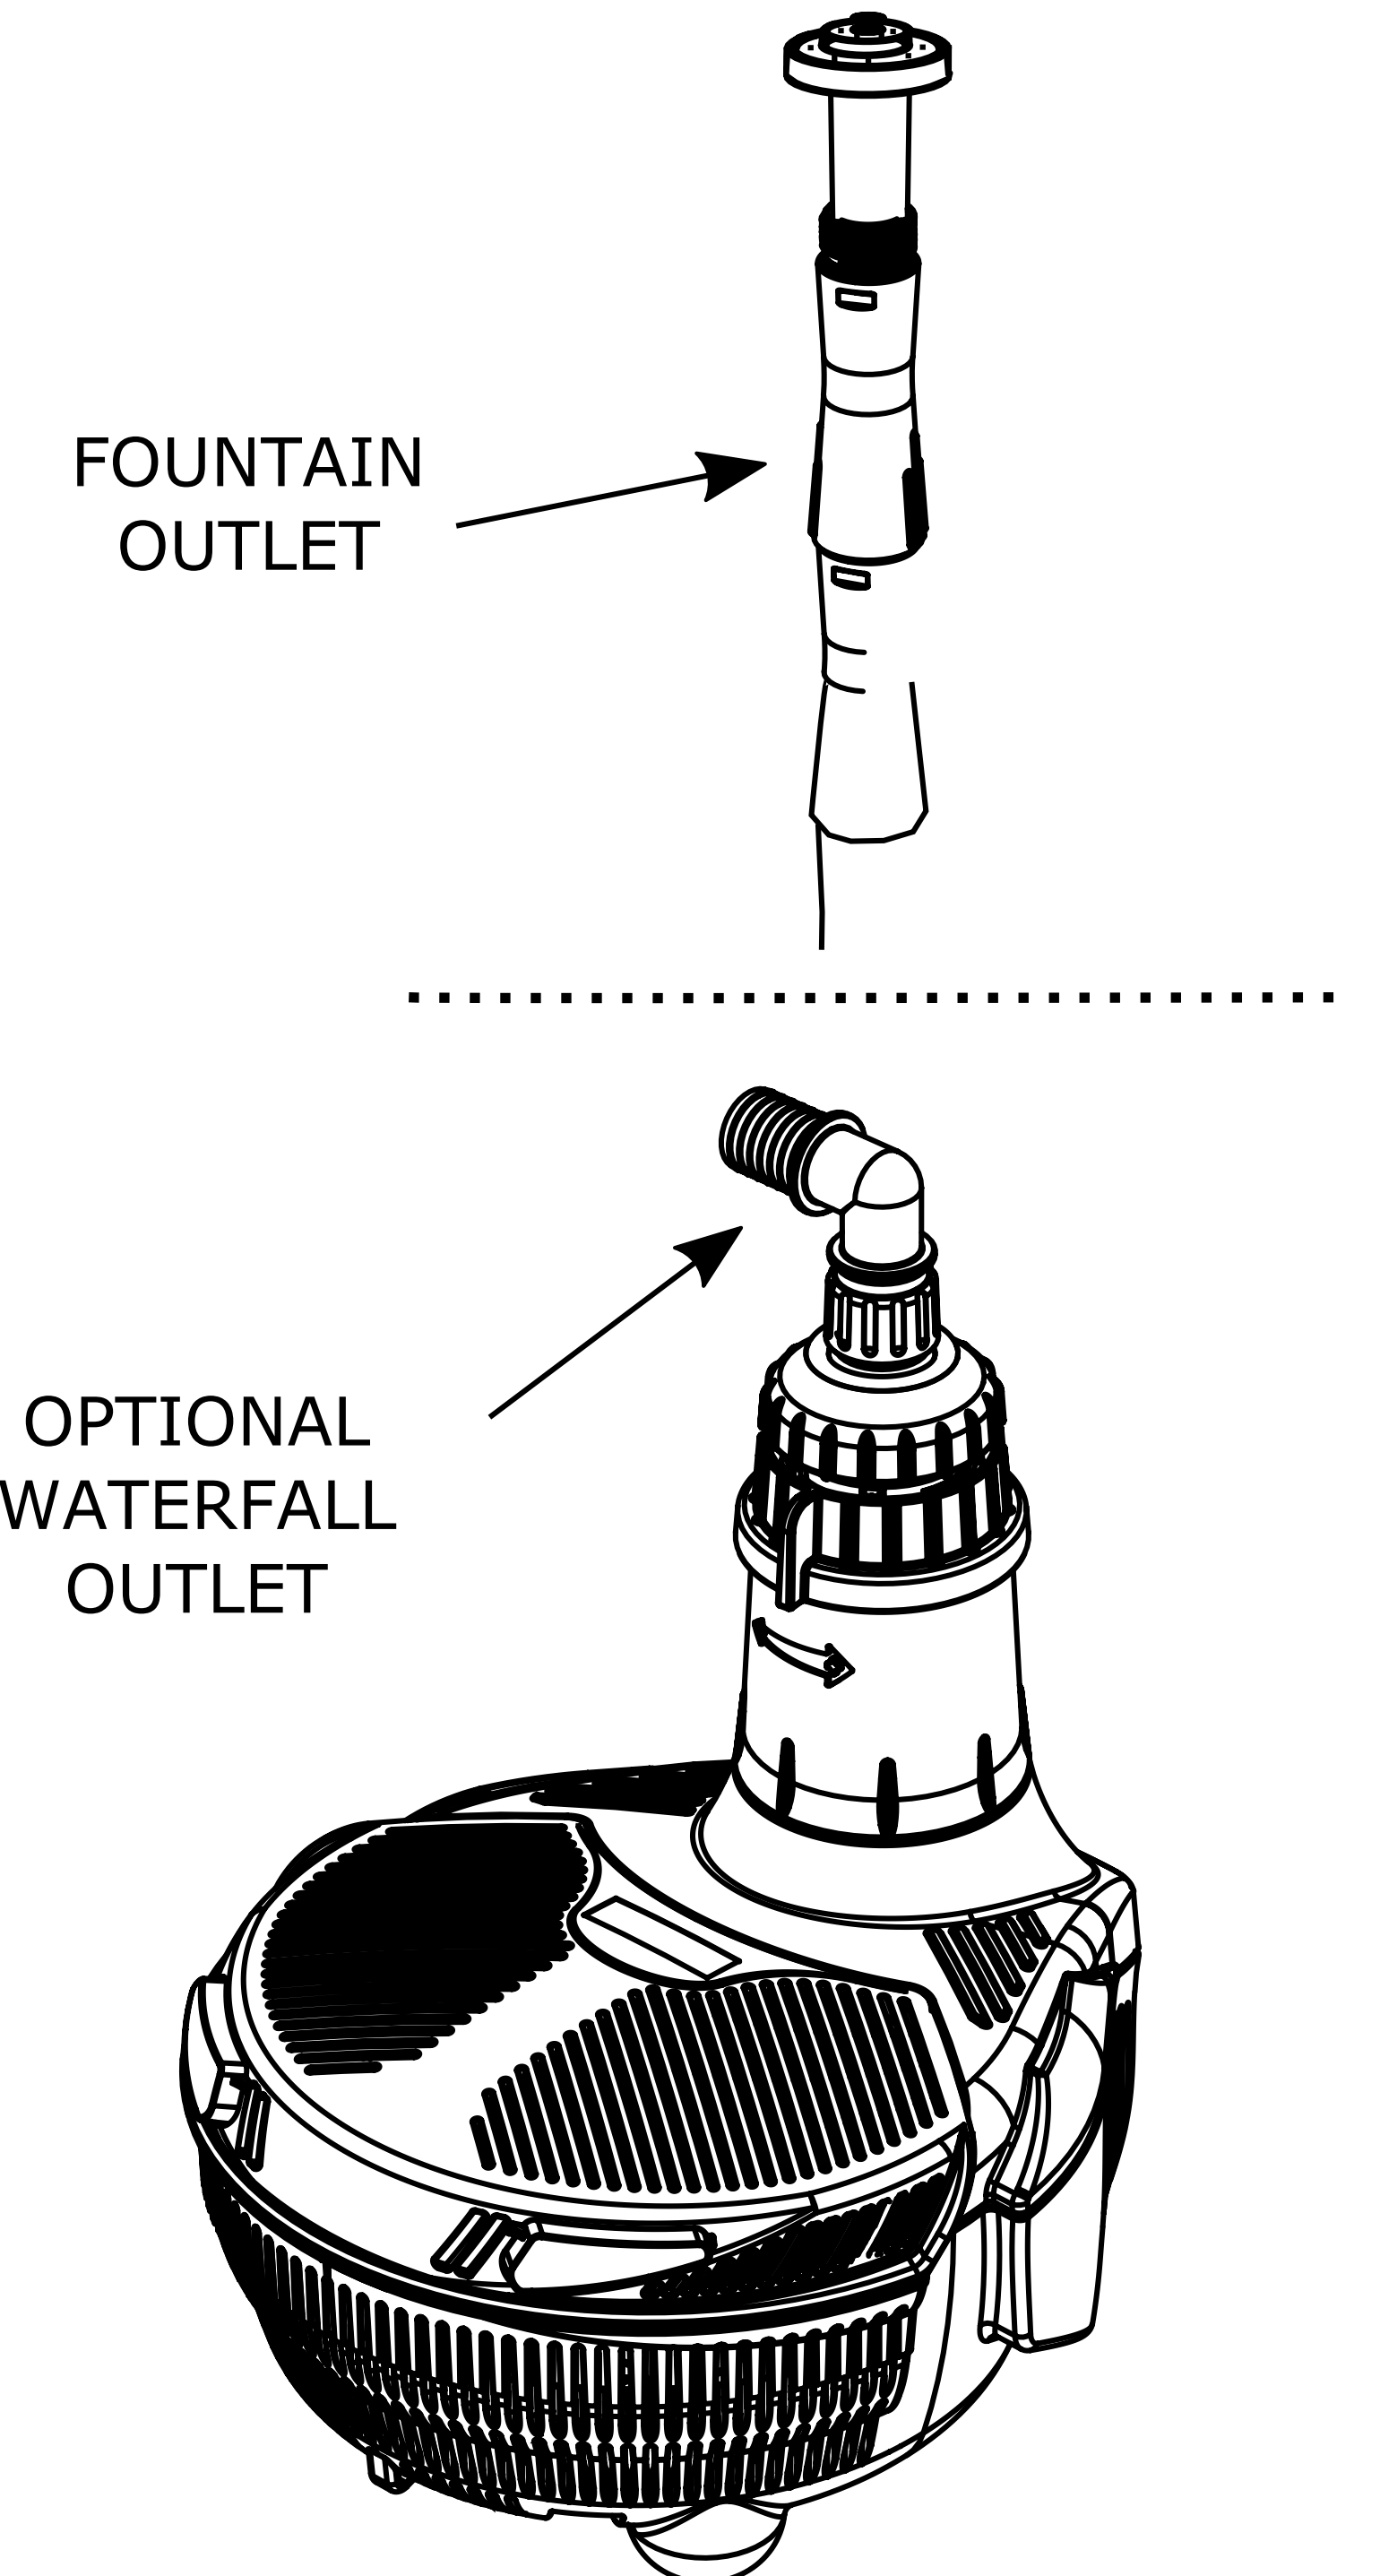

1760 0000 – EasyClear 3000
 1762 0000 – EasyClear 4500

THE COPYRIGHT OF THIS DRAWING IS RESERVED BY HOZELOCK LTD. IT IS ISSUED ON CONDITION IT IS NOT TO BE REPRODUCED OR TRANSMITTED IN ANY FORM OR BY ANY MEANS, WITHOUT THE WRITTEN CONSENT OF HOZELOCK LTD.

NO.	PSI 01003	REVISION	1
ORIGIN	GWALT	DATE	29/05/18

(NOTE: Drawing not to scale – Sizes are for reference and should be used as a guide only)